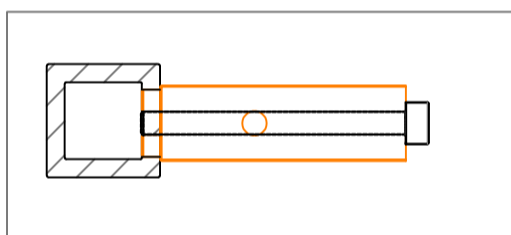

Mood 15 assembling instructions