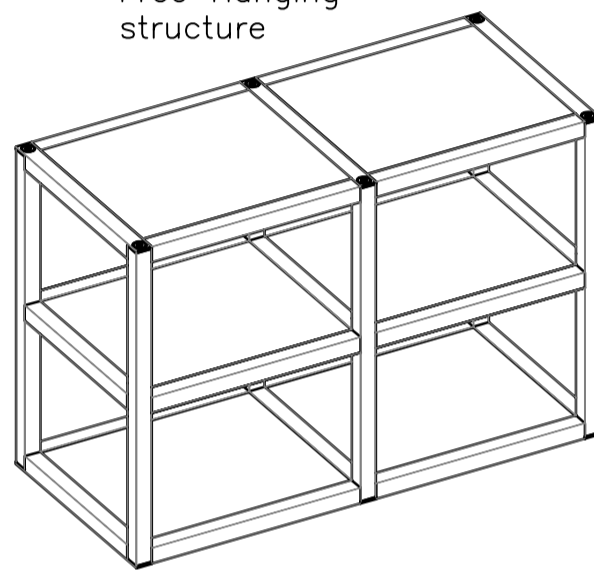

MOOD 15

Mood is an aluminium structure realized with a tube-shaped profile 15x15 (0.590" 0.590")
The flexibility of the profile matching allows the realisation of units with different sizes and, free and personalised configuration.
The shelves flush with the profile can be made of glass, wood or any other material.

Mood 15 Structure: Profiles and accessories

Vertical and Horizontal profiles

vertical/horizontal profile connector with screw

PR-1515

VN-15x15

GIU-1515-GR-CV

Floor structure

Free Hanging structure