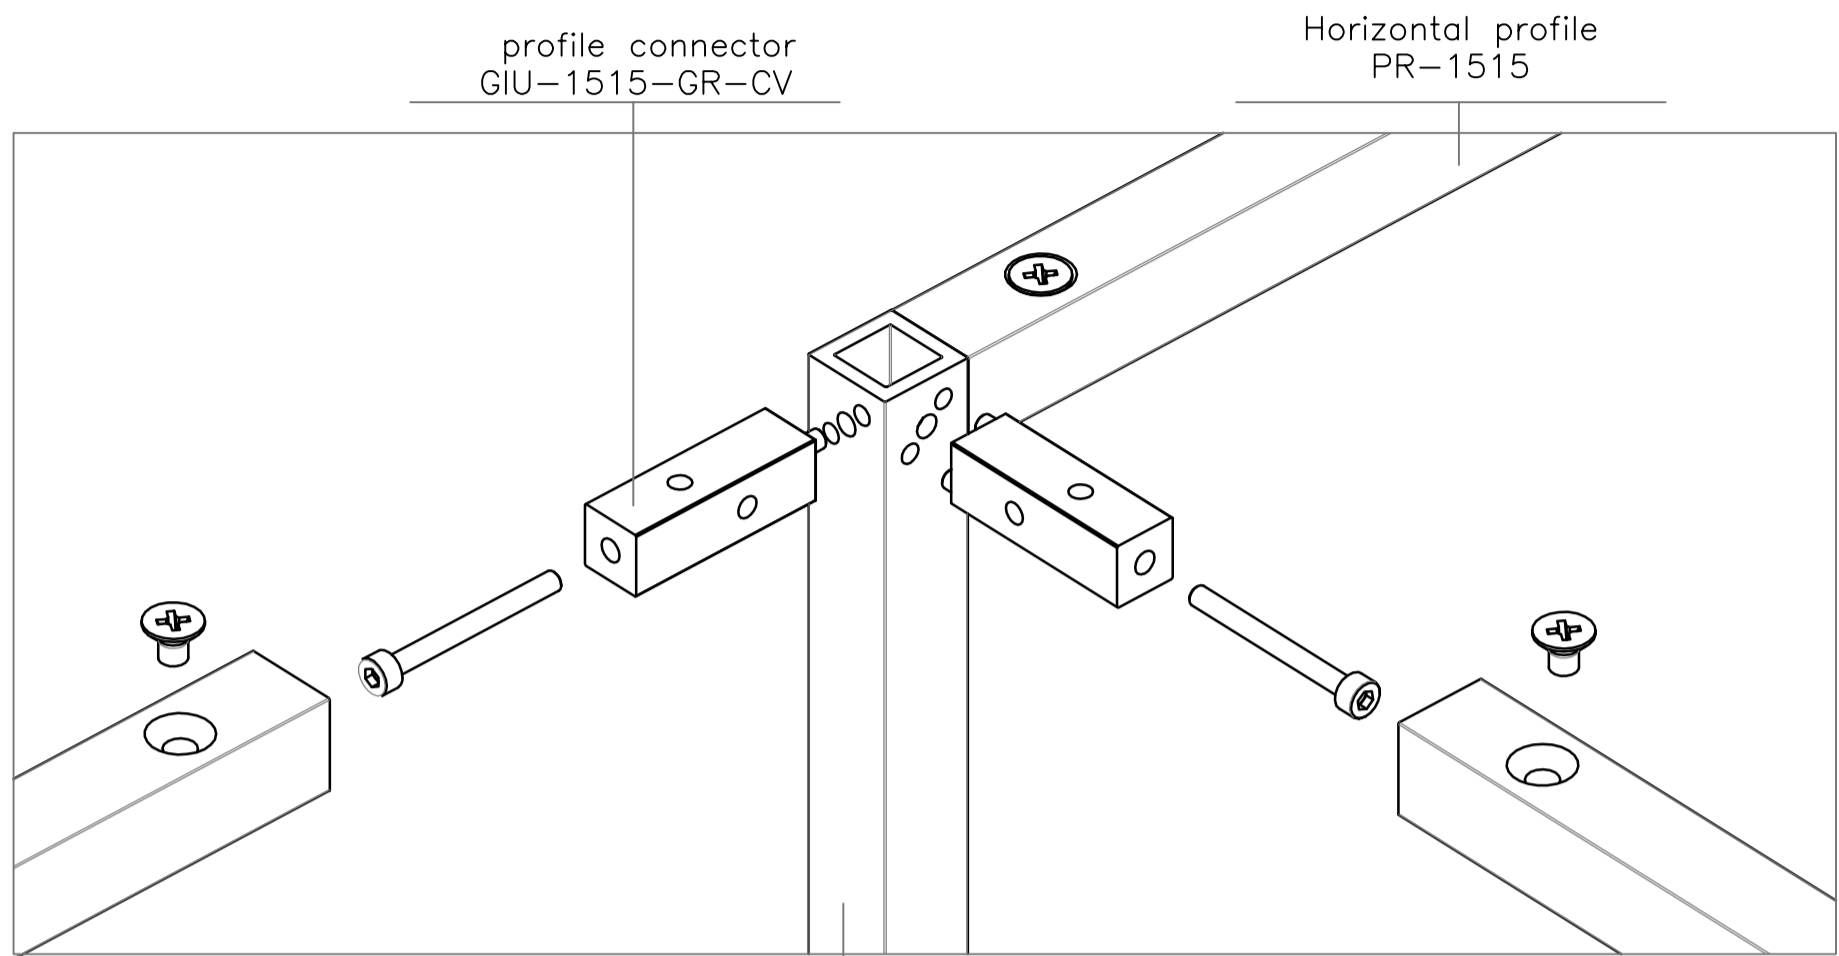

Mood 15 assembling instructions