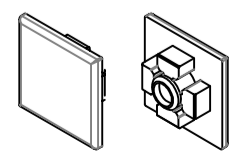

Mood 15 Structure: Profiles and accessories

Vertical and Horizontal profiles

vertical/horizontal profile connector with screw

PR-1515

VN-15x15

GIU-1515-GR-CV

Floor structure

Free Hanging structure

joint for foot with screw

GIU-1515-PIE-GR-CV

Foot

PIE-M6X30

Screw for Tie-rod for VN-15x15 Profile

BOC-TIR-1515-PR80-GR

Profile cover Cap

TAPPO-MOOD15