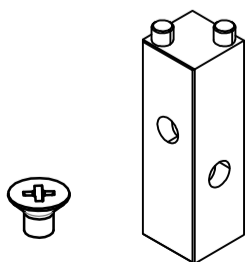

MOOD 15

Mood is an aluminium structure realized with a tube-shaped profile 15x15 (0.590" 0.590")
The flexibility of the profile matching allows the realisation of units with different sizes and, free and personalised configuration.
The shelves flush with the profile can be made of glass, wood or any other material.

Mood 15 Structure: Profiles and accessories

Vertical and Horizontal profiles

vertical/horizontal profile connector with screw

PR-1515

VN-15x15

GIU-1515-GR-CV

Floor structure

Free Hanging structure

joint for foot with screw

GIU-1515-PIE-GR-CV

Foot

PIE-M6X30

Screw for Tie-rod for VN-15x15 Profile

BOC-TIR-1515-PR80-GR

Profile cover Cap

TAPPO-MOOD15