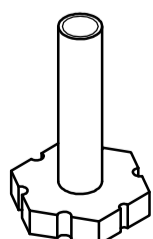

MOOD 15

Mood is an aluminium structure realized with a tube-shaped profile 15x15 (0.590" 0.590")
The flexibility of the profile matching allows the realisation of units with different sizes and, free and personalised configuration.
The shelves flush with the profile can be made of glass, wood or any other material.

Mood 15 Structure: Profiles and accessories

Vertical and Horizontal profiles

vertical/horizontal profile connector with screw

PR-1515

VN-15x15

GIU-1515-GR-CV

Floor structure

Free Hanging structure

joint for foot with screw

GIU-1515-PIE-GR-CV

Foot

PIE-M6X30

Screw for Tie-rod for VN-15x15 Profile

BOC-TIR-1515-PR80-GR

Profile cover Cap

TAPPO-MOOD15