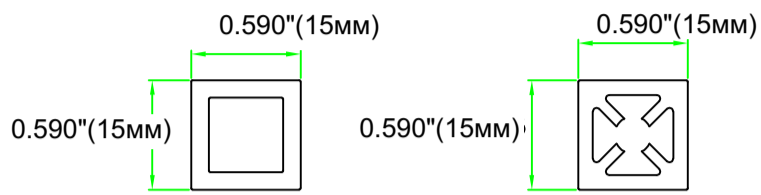

VN-15x15

Mood 15 Structure: Profiles and accessories

Vertical and Horizontal profiles

vertical/horizontal profile connector with screw

PR-1515