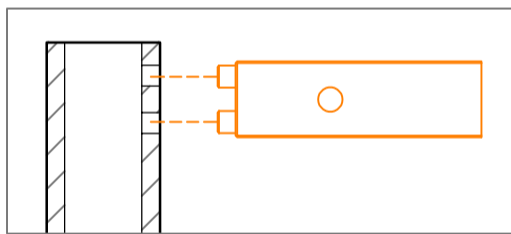

Mood 15 assembling instructions