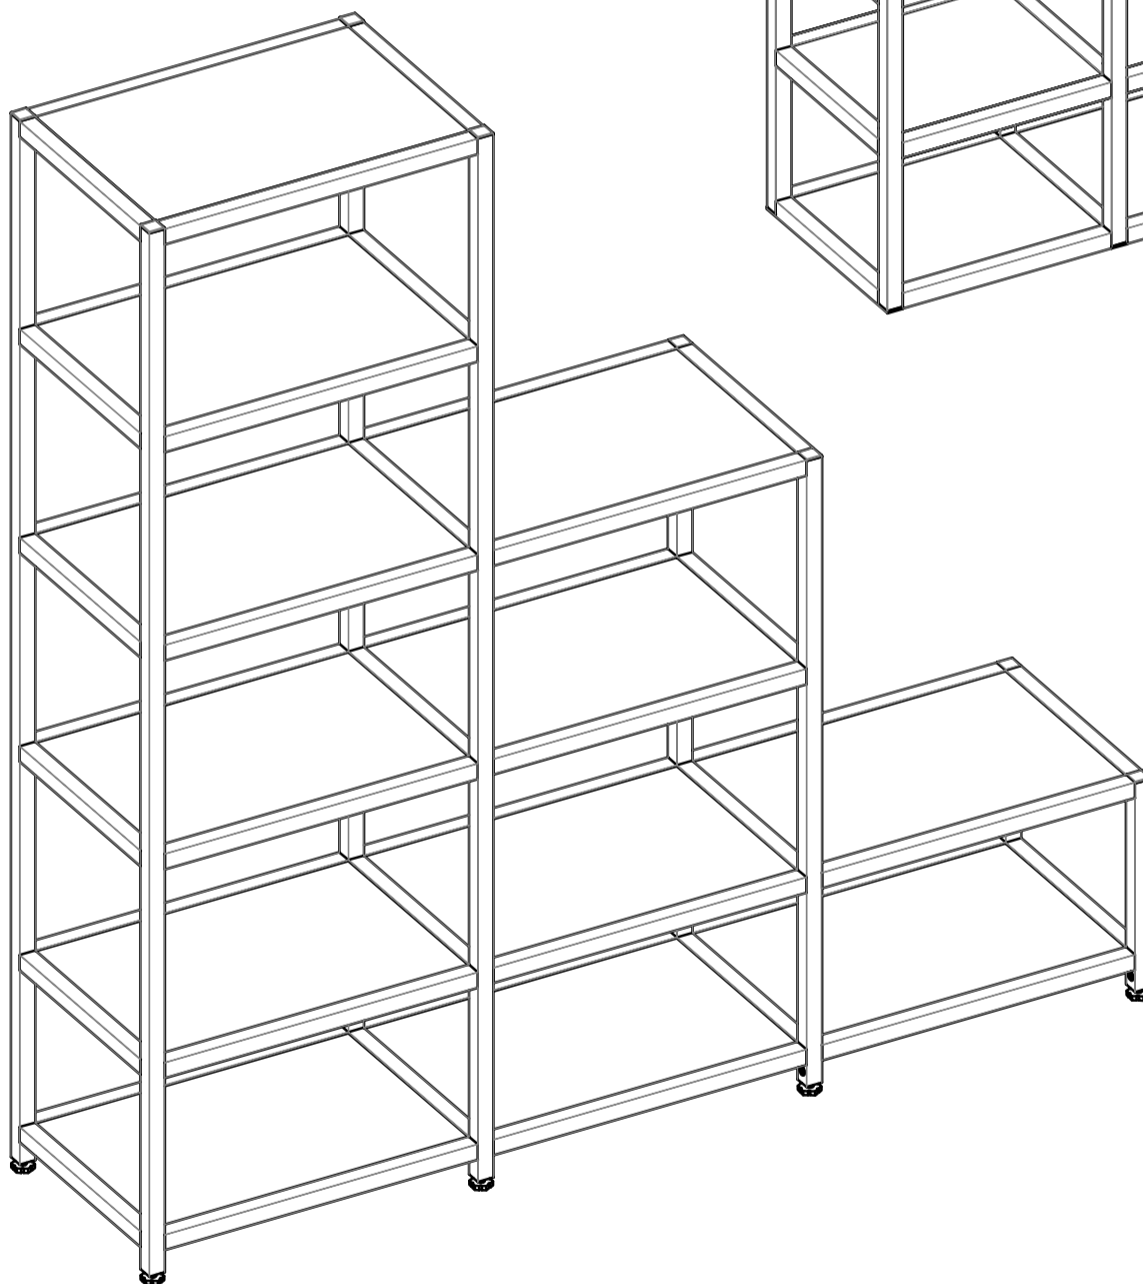

MOOD 15

Mood is an aluminium structure realized with a tube-shaped profile 15x15 (0.590" 0.590")
The flexibility of the profile matching allows the realisation of units with different sizes and, free and personalised configuration.
The shelves flush with the profile can be made of glass, wood or any other material.

Mood 15 Structure: Profiles and accessories

Vertical and Horizontal profiles

vertical/horizontal profile connector with screw

PR-1515

VN-15x15

GIU-1515-GR-CV

Floor structure

Free Hanging structure

joint for foot with screw

GIU-1515-PIE-GR-CV

Foot

PIE-M6X30

Screw for Tie-rod for VN-15x15 Profile

BOC-TIR-1515-PR80-GR

Profile cover Cap

TAPPO-MOOD15