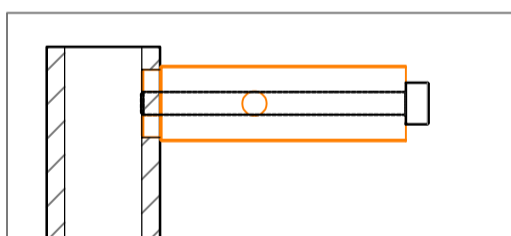

Mood 15 assembling instructions