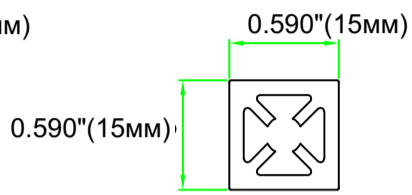

Mood 15 Structure: Profiles and accessories

Vertical and Horizontal profiles

vertical/horizontal profile connector with screw

VN-15x15

Floor structure

Free Hanging structure

joint for foot with screw

Foot

Screw for Tie-rod for VN-15x15 Profile

BOC-TIR-1515-PR80-GR

Profile cover Cap