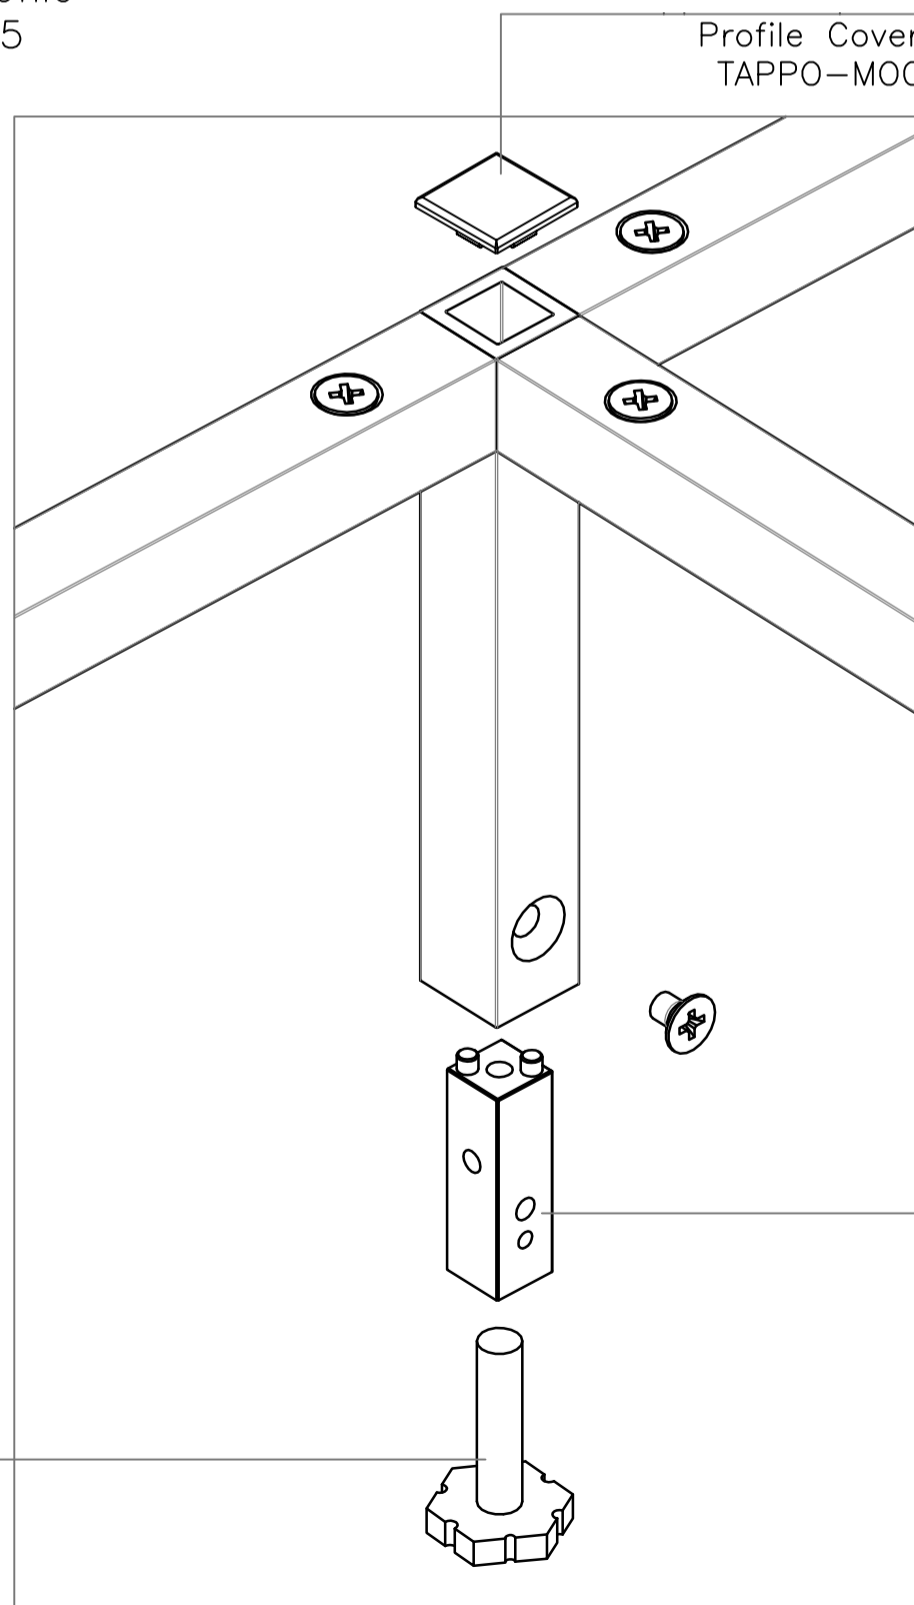

MOOD 15

Mood is an aluminium structure realized with a tube-shaped profile 15x15 (0.590" 0.590")
The flexibility of the profile matching allows the realisation of units with different sizes and, free and personalised configuration.
The shelves flush with the profile can be made of glass, wood or any other material.

Mood 15 Structure: Profiles and accessories

Vertical and Horizontal profiles

vertical/horizontal profile connector with screw

PR-1515

VN-15x15

GIU-1515-GR-CV

Floor structure

Free Hanging structure

joint for foot with screw

GIU-1515-PIE-GR-CV

Foot

PIE-M6X30

Screw for Tie-rod for VN-15x15 Profile

BOC-TIR-1515-PR80-GR

Profile cover Cap

TAPPO-MOOD15

Mood 15 assembling instructions

Mood 15 assembling instructions free hanging structure