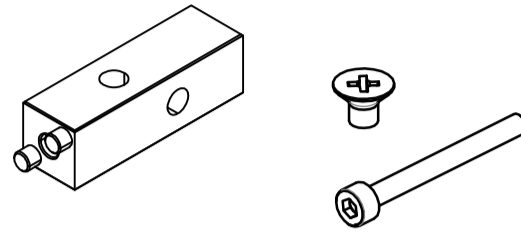

MOOD 15

Mood is an aluminium structure realized with a tube-shaped profile 15x15 (0.590" 0.590")
The flexibility of the profile matching allows the realisation of units with different sizes and, free and personalised configuration.
The shelves flush with the profile can be made of glass, wood or any other material.

Mood 15 Structure: Profiles and accessories

Vertical and Horizontal profiles

vertical/horizontal profile connector with screw

PR-1515

VN-15x15

GIU-1515-GR-CV

Floor structure

Free Hanging structure

joint for foot with screw

GIU-1515-PIE-GR-CV

Foot

PIE-M6X30

Screw for Tie-rod for VN-15x15 Profile

BOC-TIR-1515-PR80-GR

Profile cover Cap

TAPPO-MOOD15