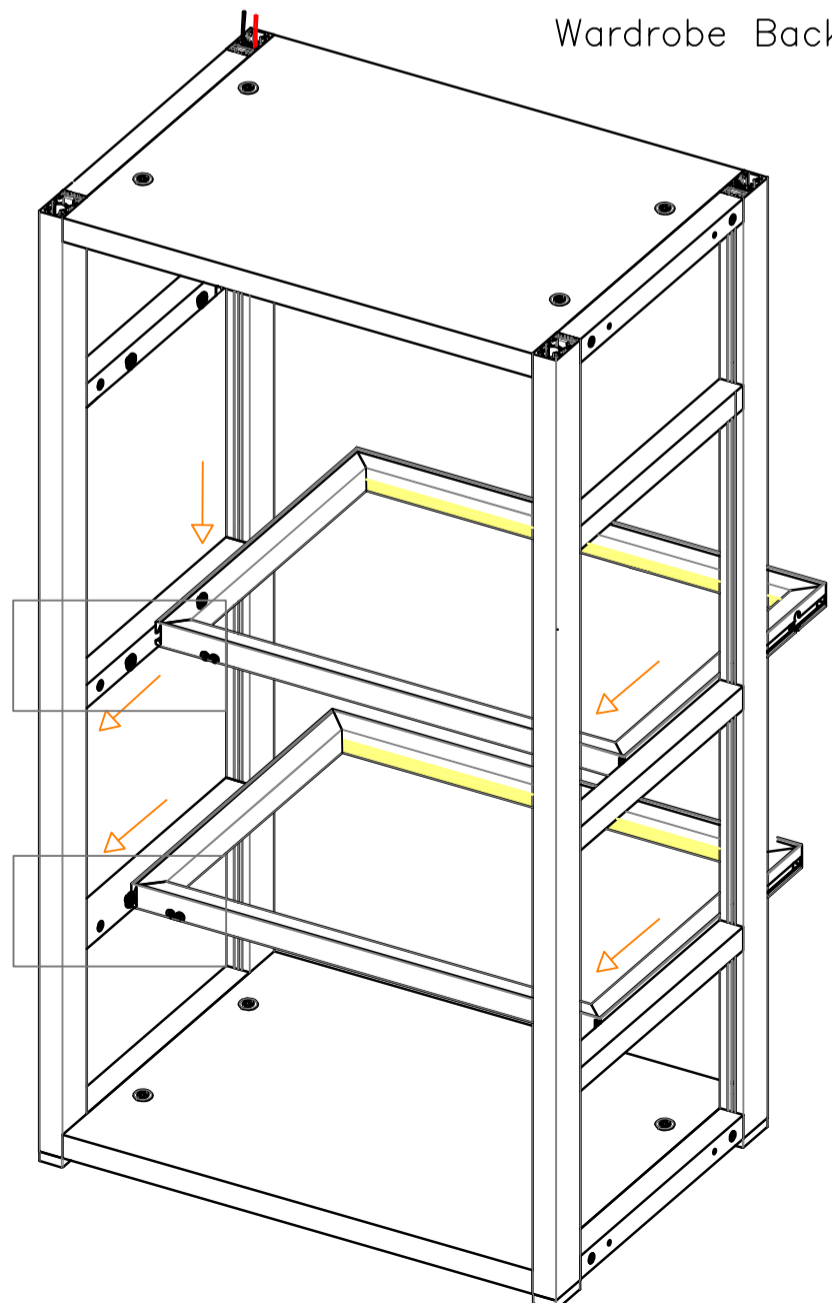

Lait

Lighted Lait shelves assembling instruction

Profiles of Lait Shelves Height 25 mm:

Profiles of Lait Shelves height 30 mm:

Profiles of Lait Shelves height 35 mm:

Connecting Joint for Shelves height 25 / 30 mm

Connecting Joint for Shelves height 35 mm

Lighted Lait shelves assembling instruction

Wardrobe Front View

Wardrobe Back View

Wardrobe Back View

Wardrobe Back View

Wardrobe Back View

Wardrobe Back View

Wardrobe Back View

Wardrobe Front View

Maori Shelf support

Wardrobe Front View

Lighted Lait shelves with Led assembling instruction

Wardrobe Back View

Wardrobe Back View

Wardrobe Back View

Wardrobe Front View

Wardrobe Front View

Lait shelves Technical data to calculate glass/wood dimension

Led in front position

Led in front & back position

No Led

$$L_R = L_{vano} - 0.$$

$$L_{Led} = L_R - 1.968'' (50mm)$$