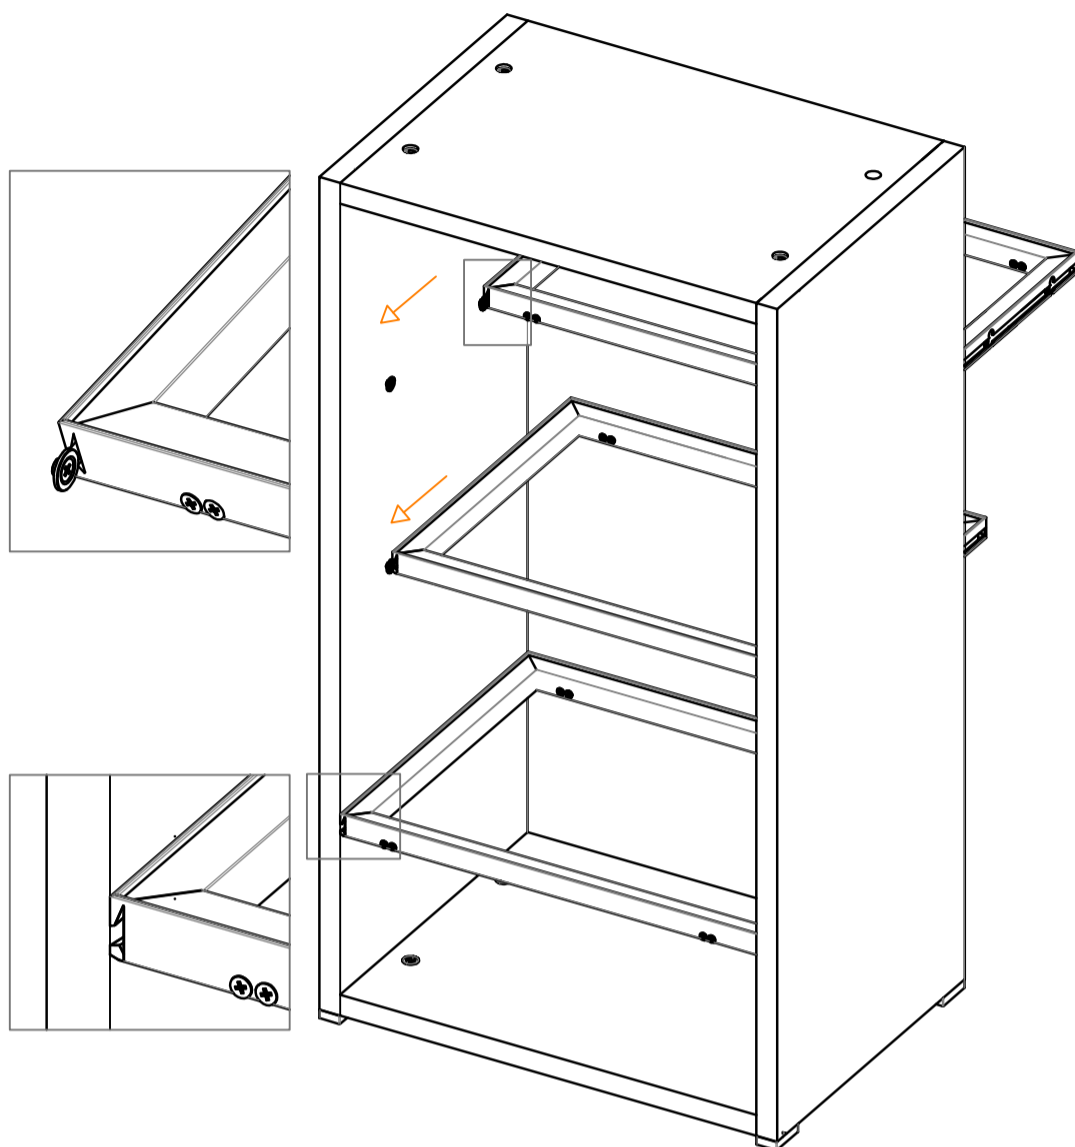

Lait

Lighted Lait shelves assembling instruction

Profiles of Lait Shelves Height 25 mm:

Profiles of Lait Shelves height 30 mm:

Profiles of Lait Shelves height 35 mm:

Connecting Joint for Shelves height 25 / 30 mm

Connecting Joint for Shelves height 35 mm

Lighted Lait shelves assembling instruction

Wardrobe Front View

Wardrobe Back View

Wardrobe Back View

Wardrobe Back View

Wardrobe Back View

Wardrobe Back View

Wardrobe Back View

Wardrobe Front View

Maori Shelf support

Wardrobe Front View

Lighted Lait shelves with Led assembling instruction

Wardrobe Back View

Wardrobe Back View

Wardrobe Back View

Wardrobe Front View

Wardrobe Front View

Lait shelves Technical data to calculate glass/wood dimension

Led in front position

Led in front & back position

No Led

$$L_R = L_{vano} - 0.$$

$$L_{Led} = L_R - 1.968'' (50mm)$$