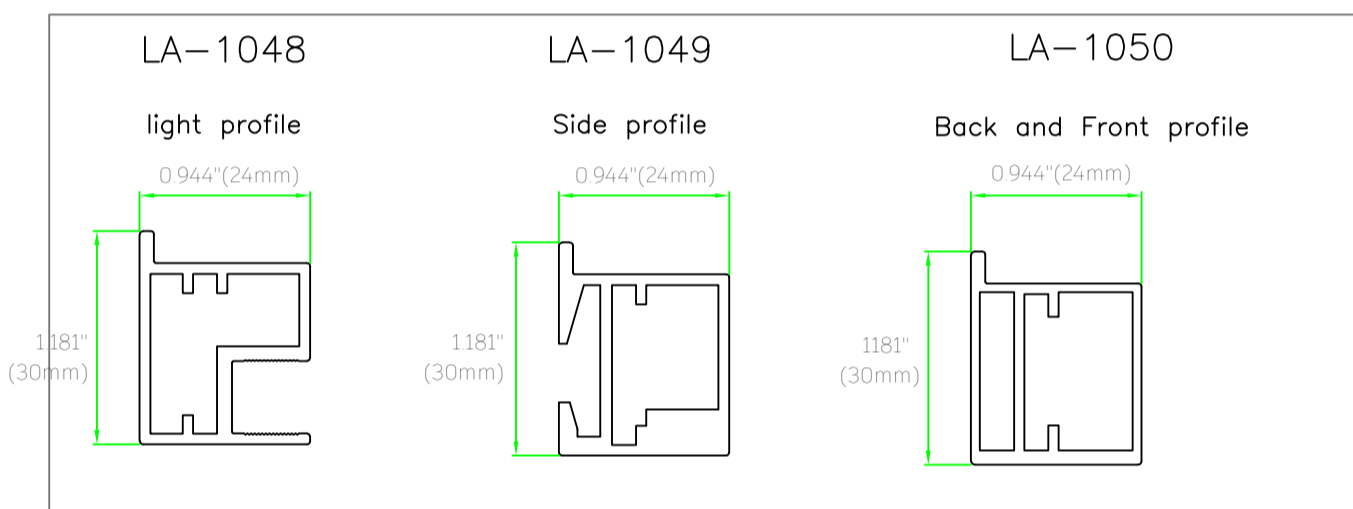

Lait

Lighted Lait shelves assembling instruction

Profiles of Lait Shelves Height 25 mm:

Profiles of Lait Shelves height 30 mm:

Profiles of Lait Shelves height 35 mm:

Connecting Joint for Shelves height 25 / 30 mm

Connecting Joint for Shelves height 35 mm

Lighted Lait shelves assembling instruction

Wardrobe Front View

Wardrobe Back View

Wardrobe Back View

Wardrobe Back View

Wardrobe Back View

Wardrobe Back View

Wardrobe Front View

Wardrobe Front View

Lait shelves Technical data to calculate glass/wood dimension

Led in front position

Led in front & back position

No Led

$$L_R = L_{vano} - 0.$$

$$L_{Led} = L_R - 1.968'' (50mm)$$