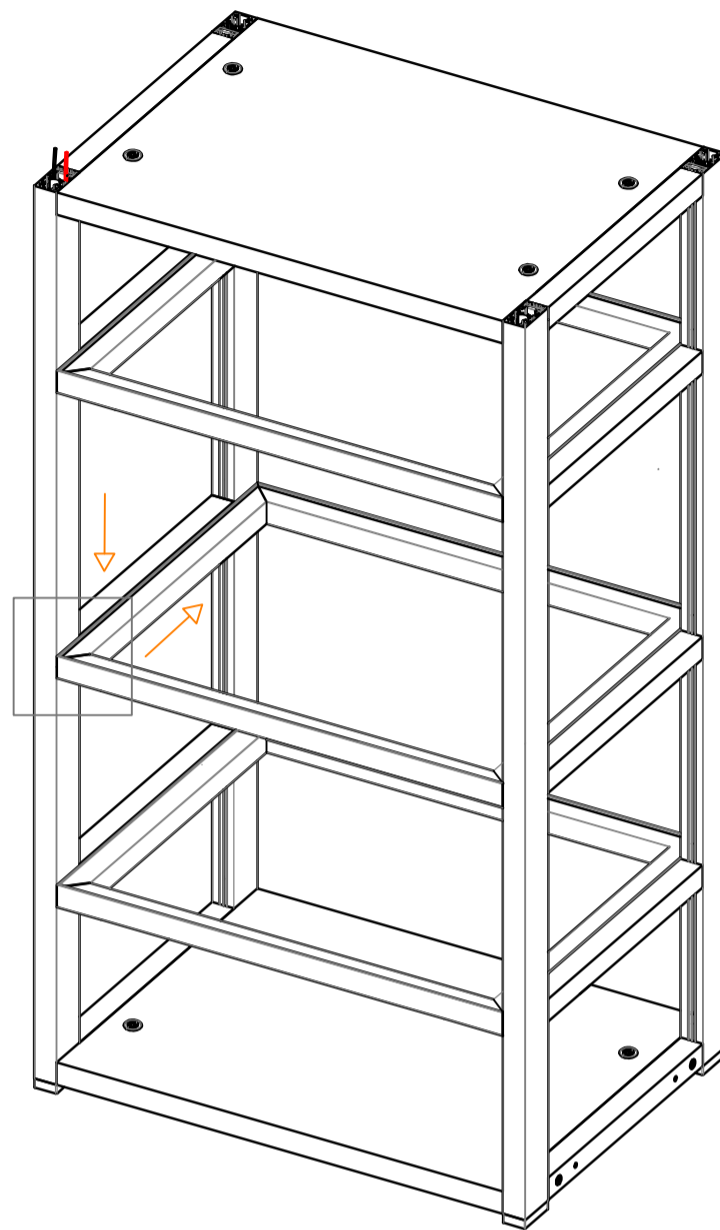

Lait

Lighted Lait shelves assembling instruction

Profiles of Lait Shelves Height 25 mm:

Profiles of Lait Shelves height 30 mm:

Profiles of Lait Shelves height 35 mm:

Connecting Joint for Shelves height 25 / 30 mm

Connecting Joint for Shelves height 35 mm

Lighted Lait shelves assembling instruction

Wardrobe Front View

Wardrobe Back View

Wardrobe Back View

Wardrobe Back View

Wardrobe Back View

Wardrobe Back View

Wardrobe Back View

Wardrobe Front View

Maori Shelf support

Wardrobe Front View

Lighted Lait shelves with Led assembling instruction

Wardrobe Back View

Wardrobe Back View

Wardrobe Back View

Wardrobe Front View

Wardrobe Front View

Lait shelves Technical data to calculate glass/wood dimension

Led in front position

Led in front & back position

No Led

$$L_R = L_{vano} - 0.$$

$$L_{Led} = L_R - 1.968'' (50mm)$$