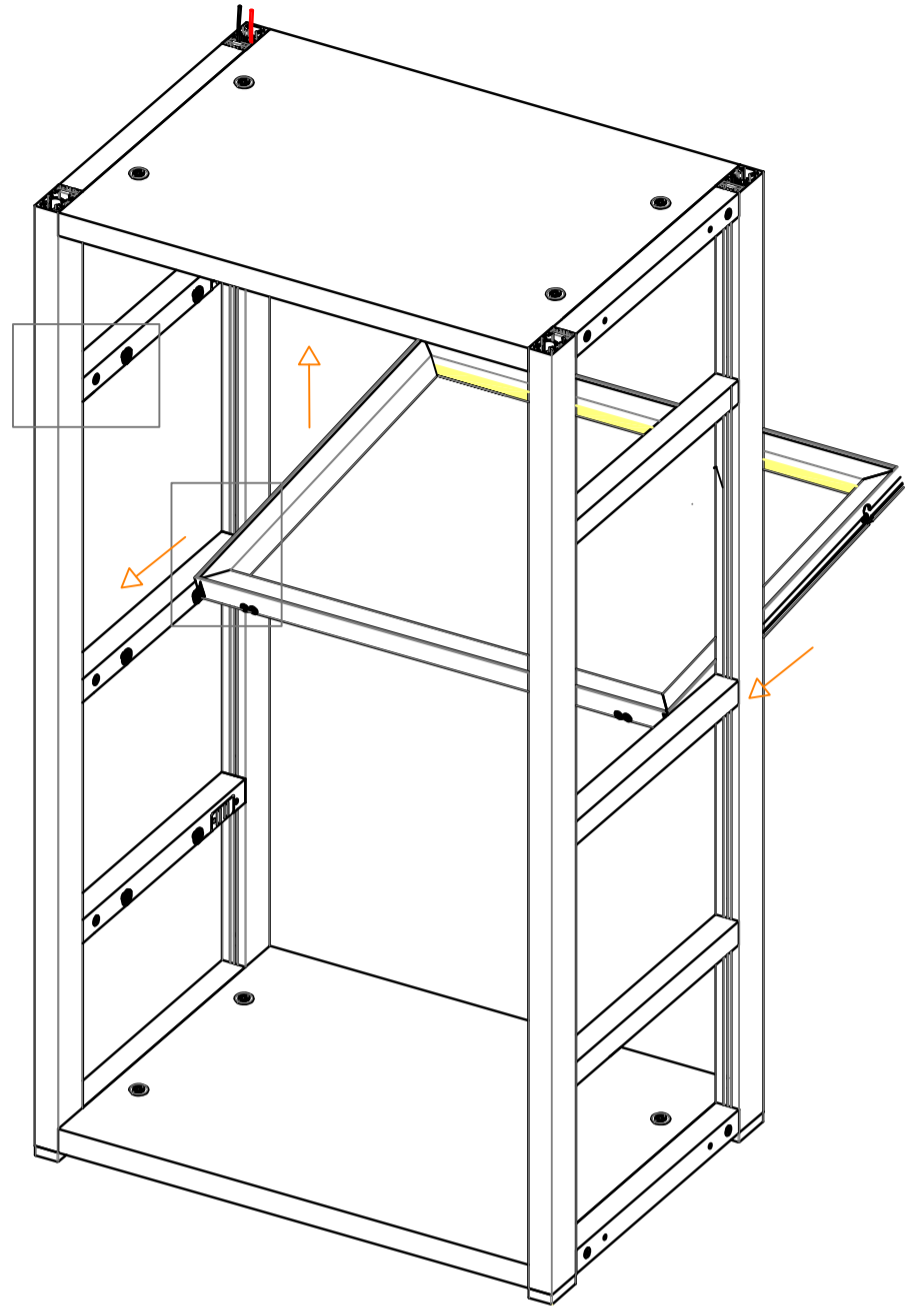

Lait

Lighted Lait shelves assembling instruction

Profiles of Lait Shelves Height 25 mm:

Profiles of Lait Shelves height 30 mm:

Profiles of Lait Shelves height 35 mm:

Connecting Joint for Shelves height 25 / 30 mm

Connecting Joint for Shelves height 35 mm

Lighted Lait shelves assembling instruction

Wardrobe Front View

Wardrobe Back View

Wardrobe Back View

Wardrobe Back View

Wardrobe Back View

Wardrobe Back View

Wardrobe Back View

Wardrobe Front View

Maori Shelf support

Wardrobe Front View

Lighted Lait shelves with Led assembling instruction

Wardrobe Back View

Wardrobe Back View

Wardrobe Back View

Wardrobe Front View

Wardrobe Front View

Lait shelves Technical data to calculate glass/wood dimension

Led in front position

Led in front & back position

No Led

$$L_R = L_{vano} - 0.$$

$$L_{Led} = L_R - 1.968'' (50mm)$$