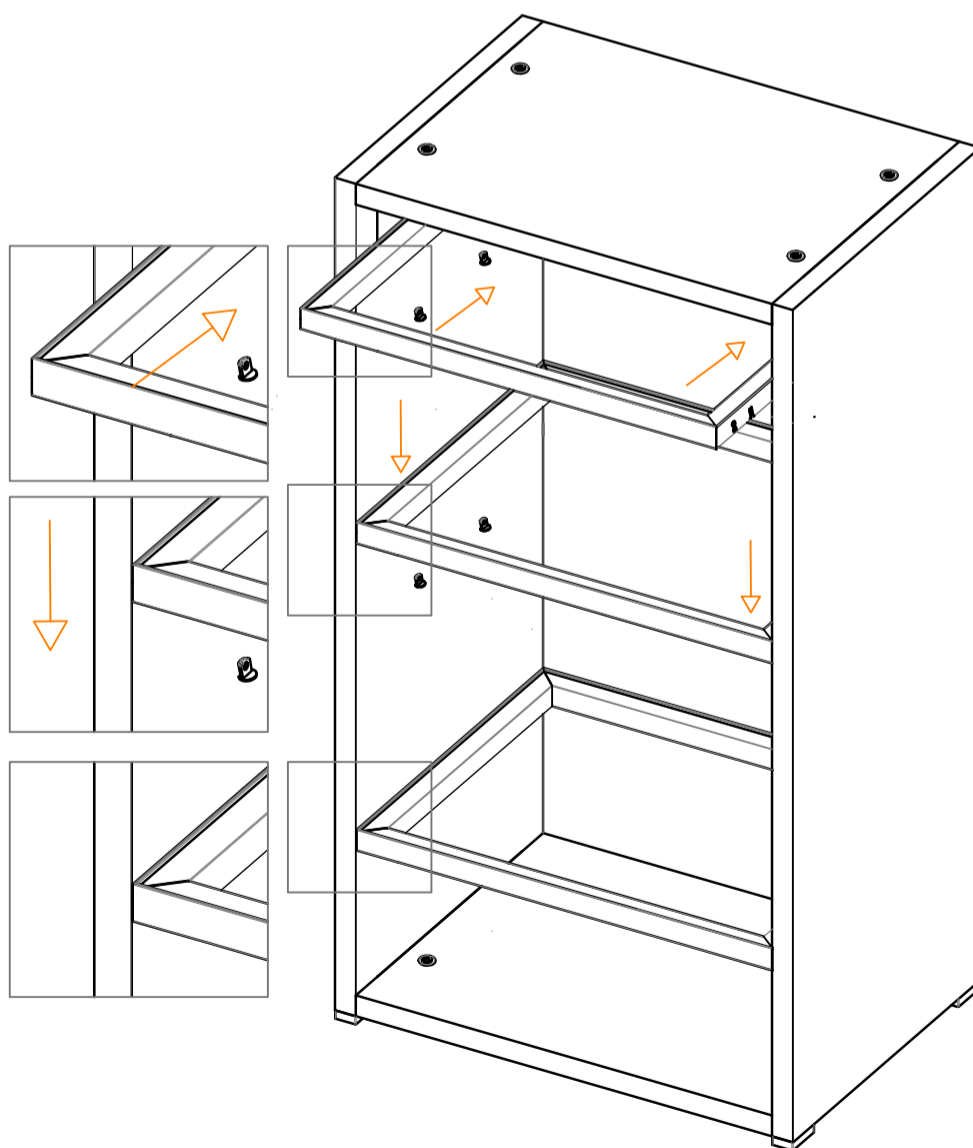

Lait

Lighted Lait shelves assembling instruction

Profiles of Lait Shelves Height 25 mm:

Profiles of Lait Shelves height 30 mm:

Profiles of Lait Shelves height 35 mm:

Connecting Joint for Shelves height 25 / 30 mm

Connecting Joint for Shelves height 35 mm

Lighted Lait shelves assembling instruction

Wardrobe Front View

Wardrobe Back View

Wardrobe Back View

Wardrobe Back View

Wardrobe Back View

Wardrobe Back View

Wardrobe Back View

Wardrobe Front View

Maori Shelf support

Wardrobe Front View

Lighted Lait shelves with Led assembling instruction

Wardrobe Back View

Wardrobe Back View

Wardrobe Back View

Wardrobe Front View

Wardrobe Front View

Lait shelves Technical data to calculate glass/wood dimension

Led in front position

Led in front & back position

No Led

$$L_R = L_{vano} - 0.$$

$$L_{Led} = L_R - 1.968'' (50mm)$$