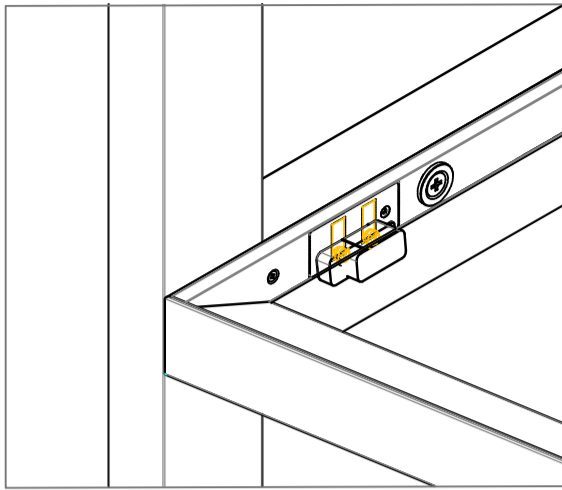

Lait

Lighted Lait shelves assembling instruction

Profiles of Lait Shelves Height 25 mm:

Profiles of Lait Shelves height 30 mm:

Profiles of Lait Shelves height 35 mm:

Connecting Joint for Shelves height 25 / 30 mm

Connecting Joint for Shelves height 35 mm

Lighted Lait shelves assembling instruction

Wardrobe Front View

Wardrobe Back View

Wardrobe Back View

Wardrobe Back View

Wardrobe Back View

Wardrobe Back View

Wardrobe Back View

Wardrobe Front View

Maori Shelf support

Wardrobe Front View

Lighted Lait shelves with Led assembling instruction

Wardrobe Back View

Wardrobe Back View

Wardrobe Back View

Wardrobe Front View

Wardrobe Front View

Lait shelves Technical data to calculate glass/wood dimension

Led in front position

Led in front & back position

No Led

$$L_R = L_{vano} - 0.$$

$$L_{Led} = L_R - 1.968'' (50mm)$$