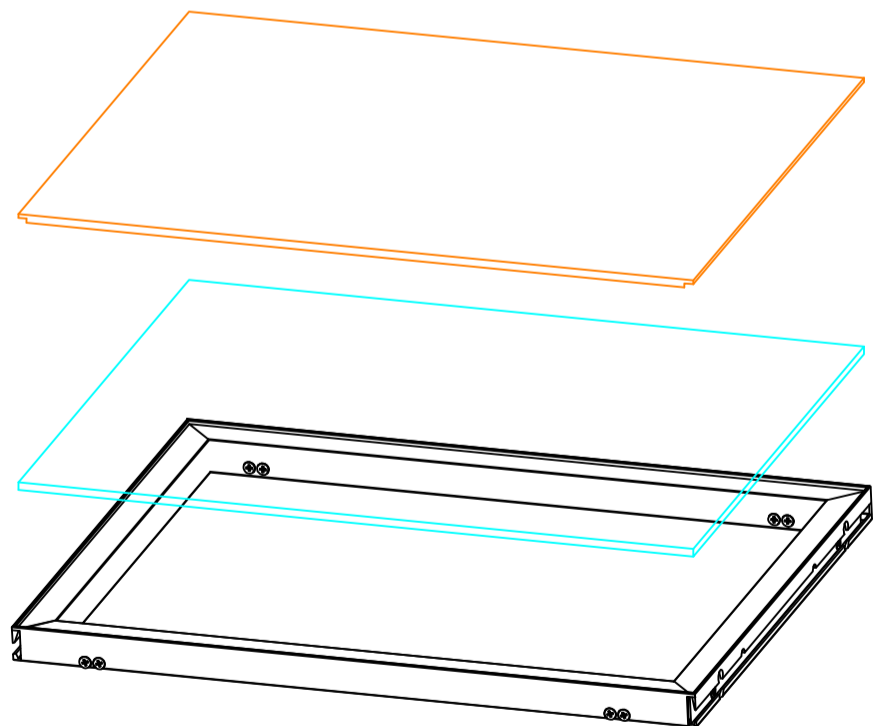

Lait

Lighted Lait shelves assembling instruction

Profiles of Lait Shelves Height 25 mm:

Profiles of Lait Shelves height 30 mm:

Profiles of Lait Shelves height 35 mm:

Connecting Joint for Shelves height 25 / 30 mm

Connecting Joint for Shelves height 35 mm

Lighted Lait shelves assembling instruction

Wardrobe Front View

Wardrobe Back View

Wardrobe Back View

Wardrobe Back View

Wardrobe Back View

Wardrobe Back View

Wardrobe Back View

Wardrobe Front View

Maori Shelf support

Wardrobe Front View

Lighted Lait shelves with Led assembling instruction

Wardrobe Back View

Wardrobe Back View

Wardrobe Back View

Wardrobe Front View

Wardrobe Front View

Lait shelves Technical data to calculate glass/wood dimension

Led in front position

Led in front & back position

No Led

$$L_R = L_{vano} - 0.$$

$$L_{Led} = L_R - 1.968'' (50mm)$$