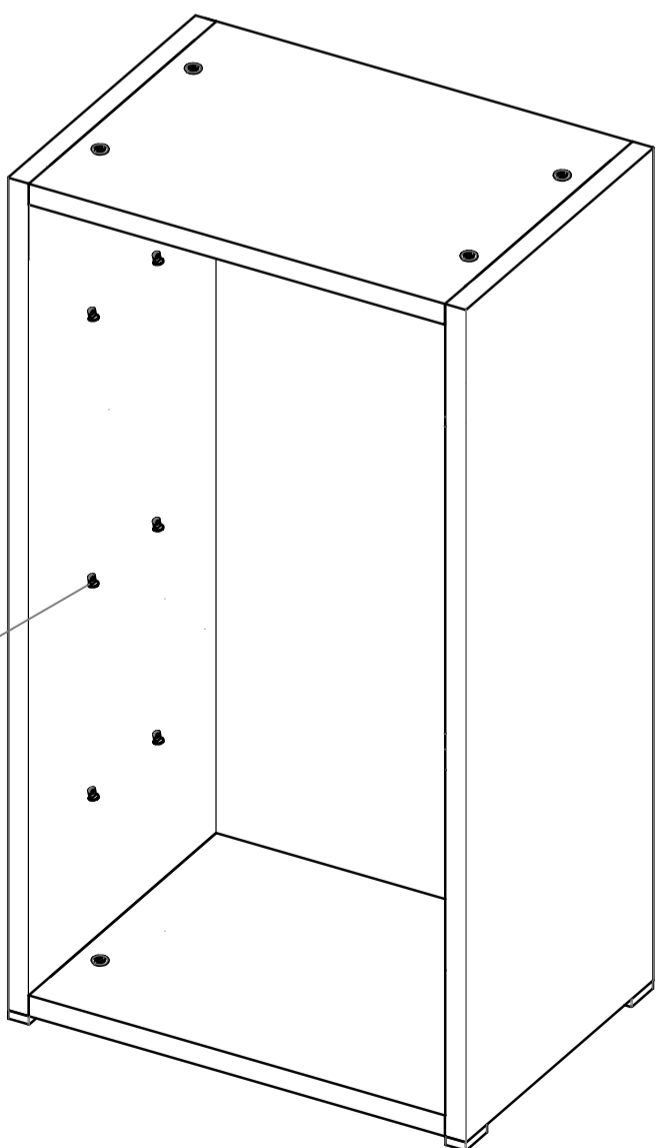

Lait

Lighted Lait shelves assembling instruction

Profiles of Lait Shelves Height 25 mm:

Profiles of Lait Shelves height 30 mm:

Profiles of Lait Shelves height 35 mm:

Connecting Joint for Shelves height 25 / 30 mm

Connecting Joint for Shelves height 35 mm

Lighted Lait shelves assembling instruction

Wardrobe Front View

Wardrobe Back View

Wardrobe Back View

Wardrobe Back View

Wardrobe Back View

Wardrobe Back View

Wardrobe Back View

Wardrobe Front View

Maori Shelf support

Wardrobe Front View

Lighted Lait shelves with Led assembling instruction

Wardrobe Back View

Wardrobe Back View

Wardrobe Back View

Wardrobe Front View

Wardrobe Front View

Lait shelves Technical data to calculate glass/wood dimension

Led in front position

Led in front & back position

No Led

$$L_R = L_{vano} - 0.$$

$$L_{Led} = L_R - 1.968'' (50mm)$$