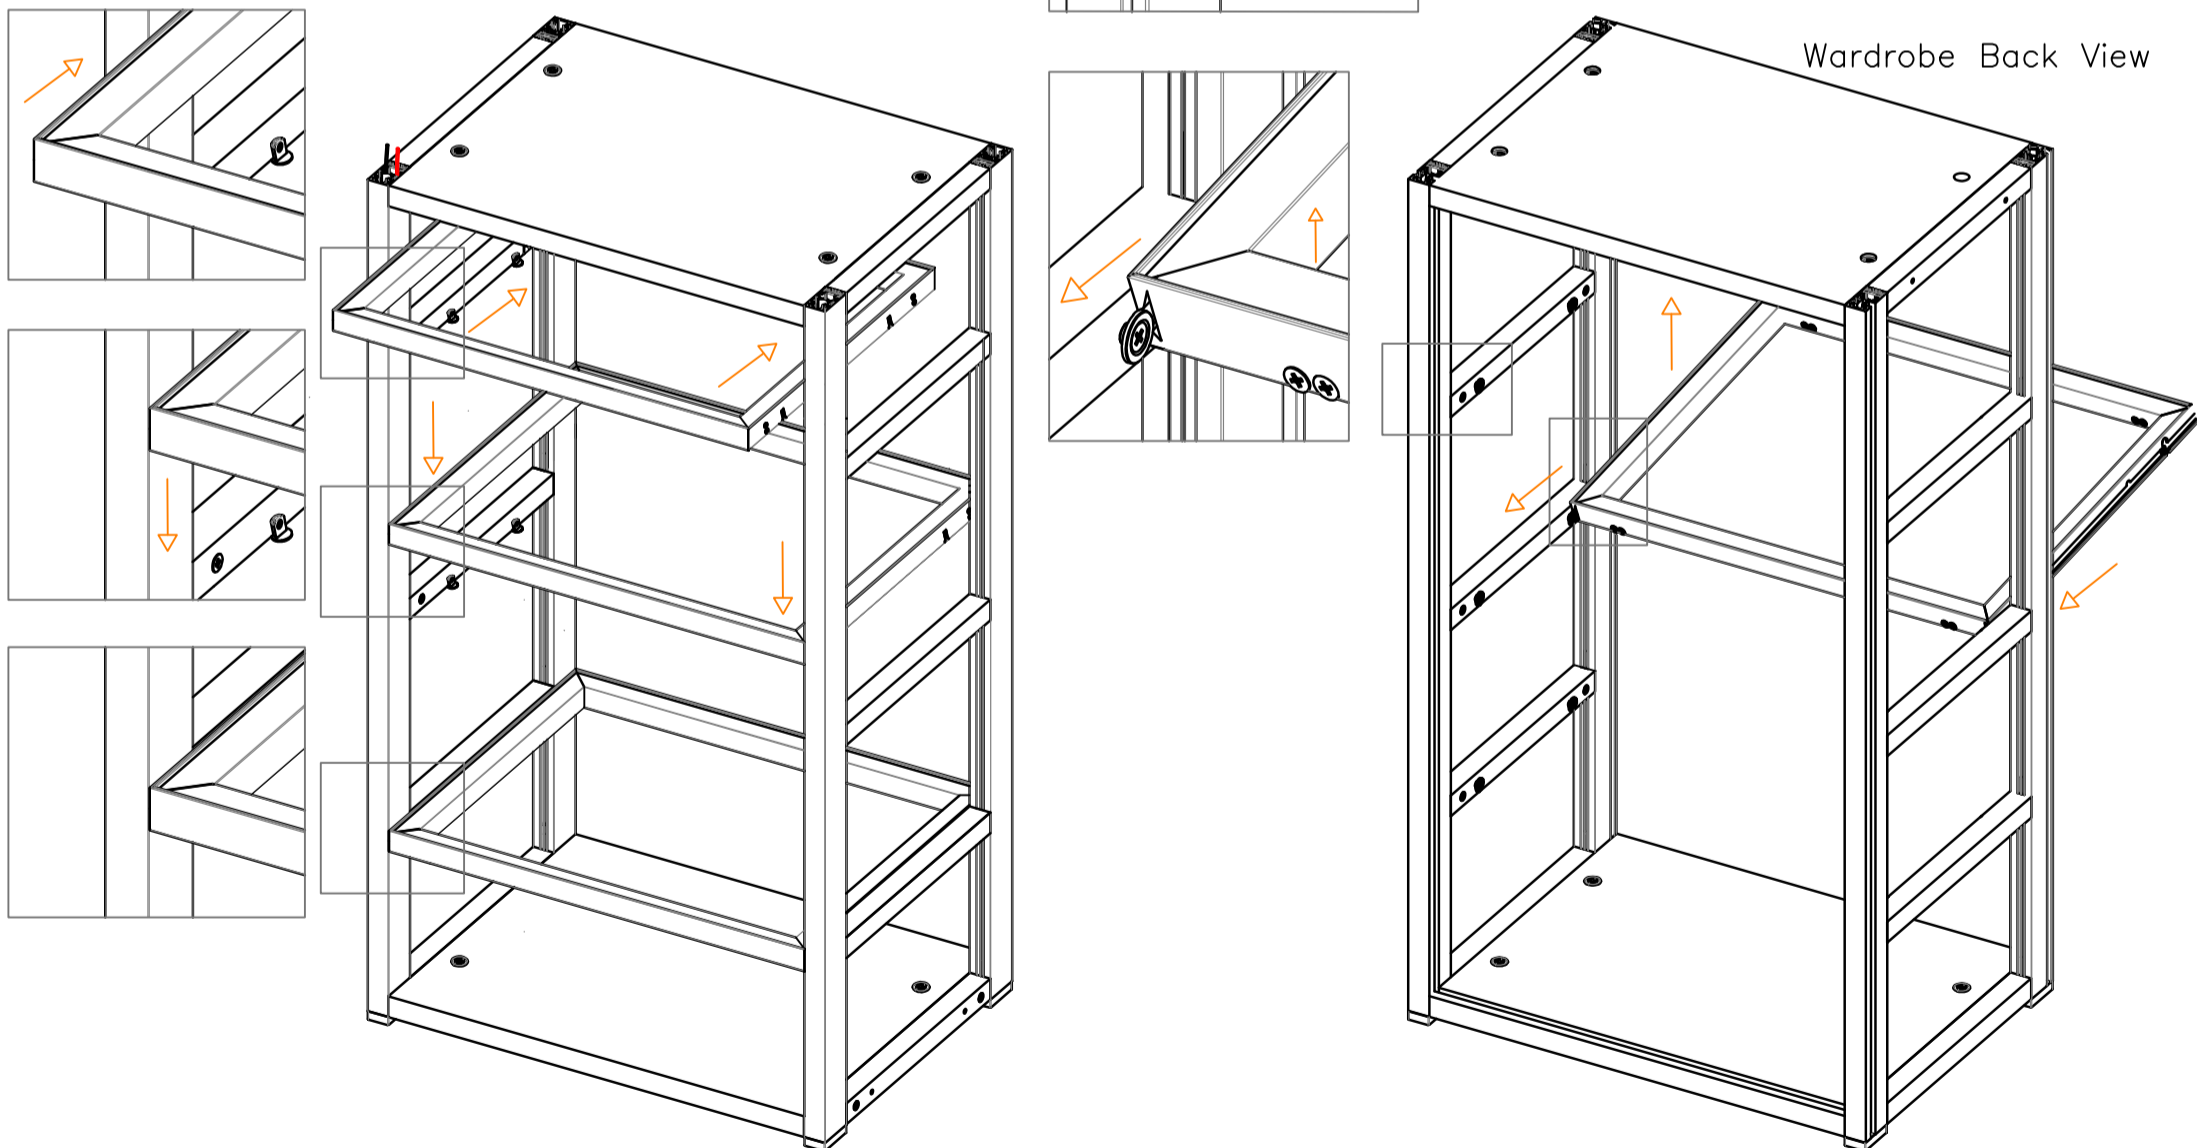

Lait

Lighted Lait shelves assembling instruction

Profiles of Lait Shelves Height 25 mm:

Profiles of Lait Shelves height 30 mm:

Profiles of Lait Shelves height 35 mm:

Connecting Joint for Shelves height 25 / 30 mm

Connecting Joint for Shelves height 35 mm

Lighted Lait shelves assembling instruction

Wardrobe Front View

Wardrobe Back View

Wardrobe Back View

Wardrobe Back View

Wardrobe Back View

Wardrobe Back View

Wardrobe Back View

Wardrobe Front View

Maori Shelf support

Wardrobe Front View

Lighted Lait shelves with Led assembling instruction

Wardrobe Back View

Wardrobe Back View

Wardrobe Back View

Wardrobe Front View

Wardrobe Front View

Lait shelves Technical data to calculate glass/wood dimension

Led in front position

Led in front & back position

No Led

$$L_R = L_{vano} - 0.$$

$$L_{Led} = L_R - 1.968'' (50mm)$$