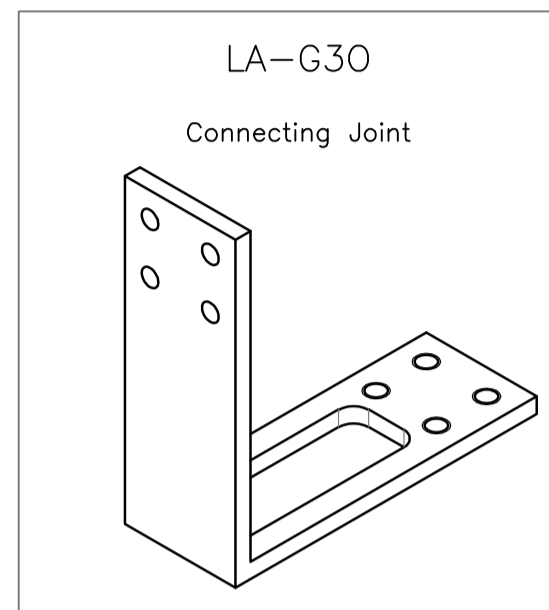

Lait

Lighted Lait shelves assembling instruction

Profiles of Lait Shelves Height 25 mm:

Profiles of Lait Shelves height 30 mm:

Profiles of Lait Shelves height 35 mm:

Connecting Joint for Shelves height 25 / 30 mm

Connecting Joint for Shelves height 35 mm

Lighted Lait shelves assembling instruction

Wardrobe Front View

Wardrobe Back View

Wardrobe Back View

Wardrobe Back View

Wardrobe Back View

Wardrobe Back View

Wardrobe Front View

Wardrobe Front View

Lait shelves Technical data to calculate glass/wood dimension

Led in front position

Led in front & back position

No Led

$$L_R = L_{vano} - 0.$$

$$L_{Led} = L_R - 1.968'' (50mm)$$