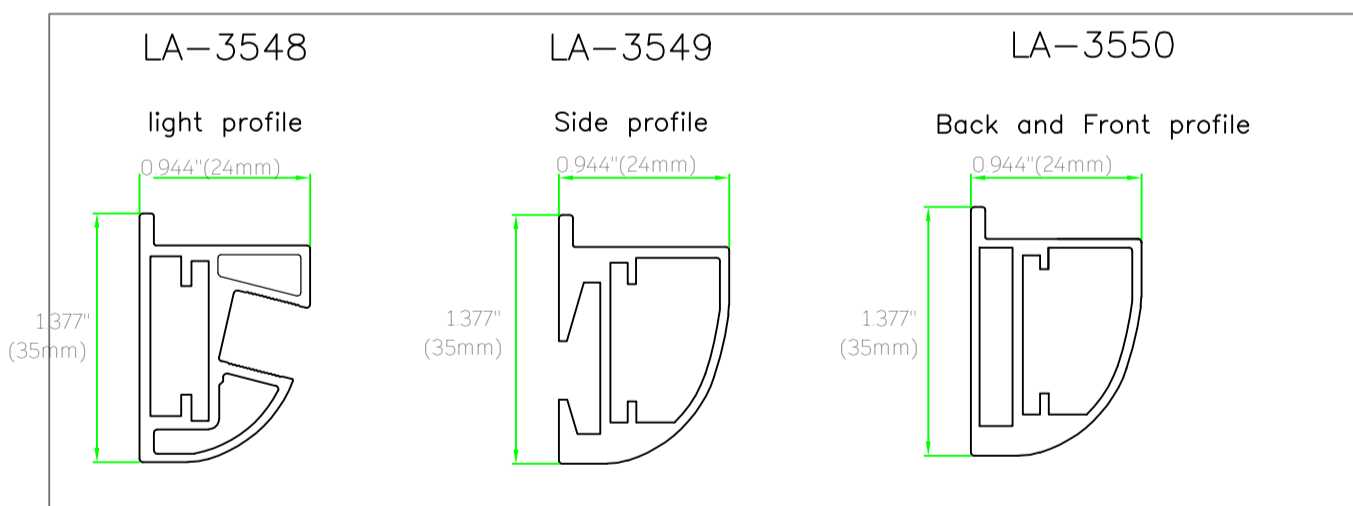

Lait

Lighted Lait shelves assembling instruction

Profiles of Lait Shelves Height 25 mm:

Profiles of Lait Shelves height 30 mm:

Profiles of Lait Shelves height 35 mm:

Connecting Joint for Shelves height 25 / 30 mm

Connecting Joint for Shelves height 35 mm

Lighted Lait shelves assembling instruction

Wardrobe Front View

Wardrobe Back View

Wardrobe Back View

Wardrobe Back View

Wardrobe Back View

Wardrobe Back View

Wardrobe Front View

Wardrobe Front View

Lait shelves Technical data to calculate glass/wood dimension

Led in front position

Led in front & back position

No Led

$$L_R = L_{vano} - 0.$$

$$L_{Led} = L_R - 1.968'' (50mm)$$