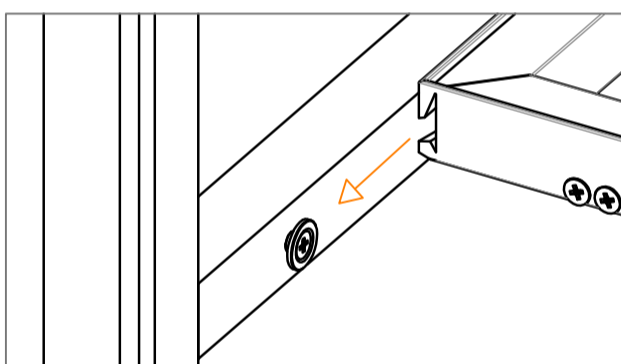

Lait

Lighted Lait shelves assembling instruction

Profiles of Lait Shelves Height 25 mm:

Profiles of Lait Shelves height 30 mm:

Profiles of Lait Shelves height 35 mm:

Connecting Joint for Shelves height 25 / 30 mm

Connecting Joint for Shelves height 35 mm

Lighted Lait shelves assembling instruction

Wardrobe Front View

Wardrobe Back View

Wardrobe Back View

Wardrobe Back View

Wardrobe Back View

Wardrobe Back View

Wardrobe Back View

Wardrobe Front View

Maori Shelf support

Wardrobe Front View

Lighted Lait shelves with Led assembling instruction

Wardrobe Back View

Wardrobe Back View

Wardrobe Back View

Wardrobe Front View

Wardrobe Front View

Lait shelves Technical data to calculate glass/wood dimension

Led in front position

Led in front & back position

No Led

$$L_R = L_{vano} - 0.$$

$$L_{Led} = L_R - 1.968'' (50mm)$$