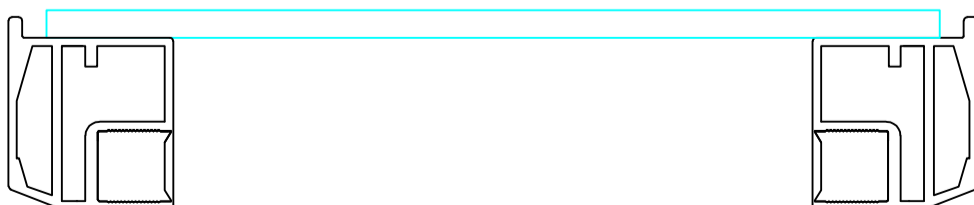

Lait

Lighted Lait shelves assembling instruction

Profiles of Lait Shelves Height 25 mm:

Profiles of Lait Shelves height 30 mm:

Profiles of Lait Shelves height 35 mm:

Connecting Joint for Shelves height 25 / 30 mm

Connecting Joint for Shelves height 35 mm

Lighted Lait shelves assembling instruction

Wardrobe Front View

Wardrobe Back View

Wardrobe Back View

Wardrobe Back View

Wardrobe Back View

Wardrobe Back View

Wardrobe Back View

Wardrobe Front View

Maori Shelf support

Wardrobe Front View

Lighted Lait shelves with Led assembling instruction

Wardrobe Back View

Wardrobe Back View

Wardrobe Back View

Wardrobe Front View

Wardrobe Front View

Lait shelves Technical data to calculate glass/wood dimension

Led in front position

Led in front & back position

No Led

$$L_R = L_{vano} - 0.$$

$$L_{Led} = L_R - 1.968'' (50mm)$$