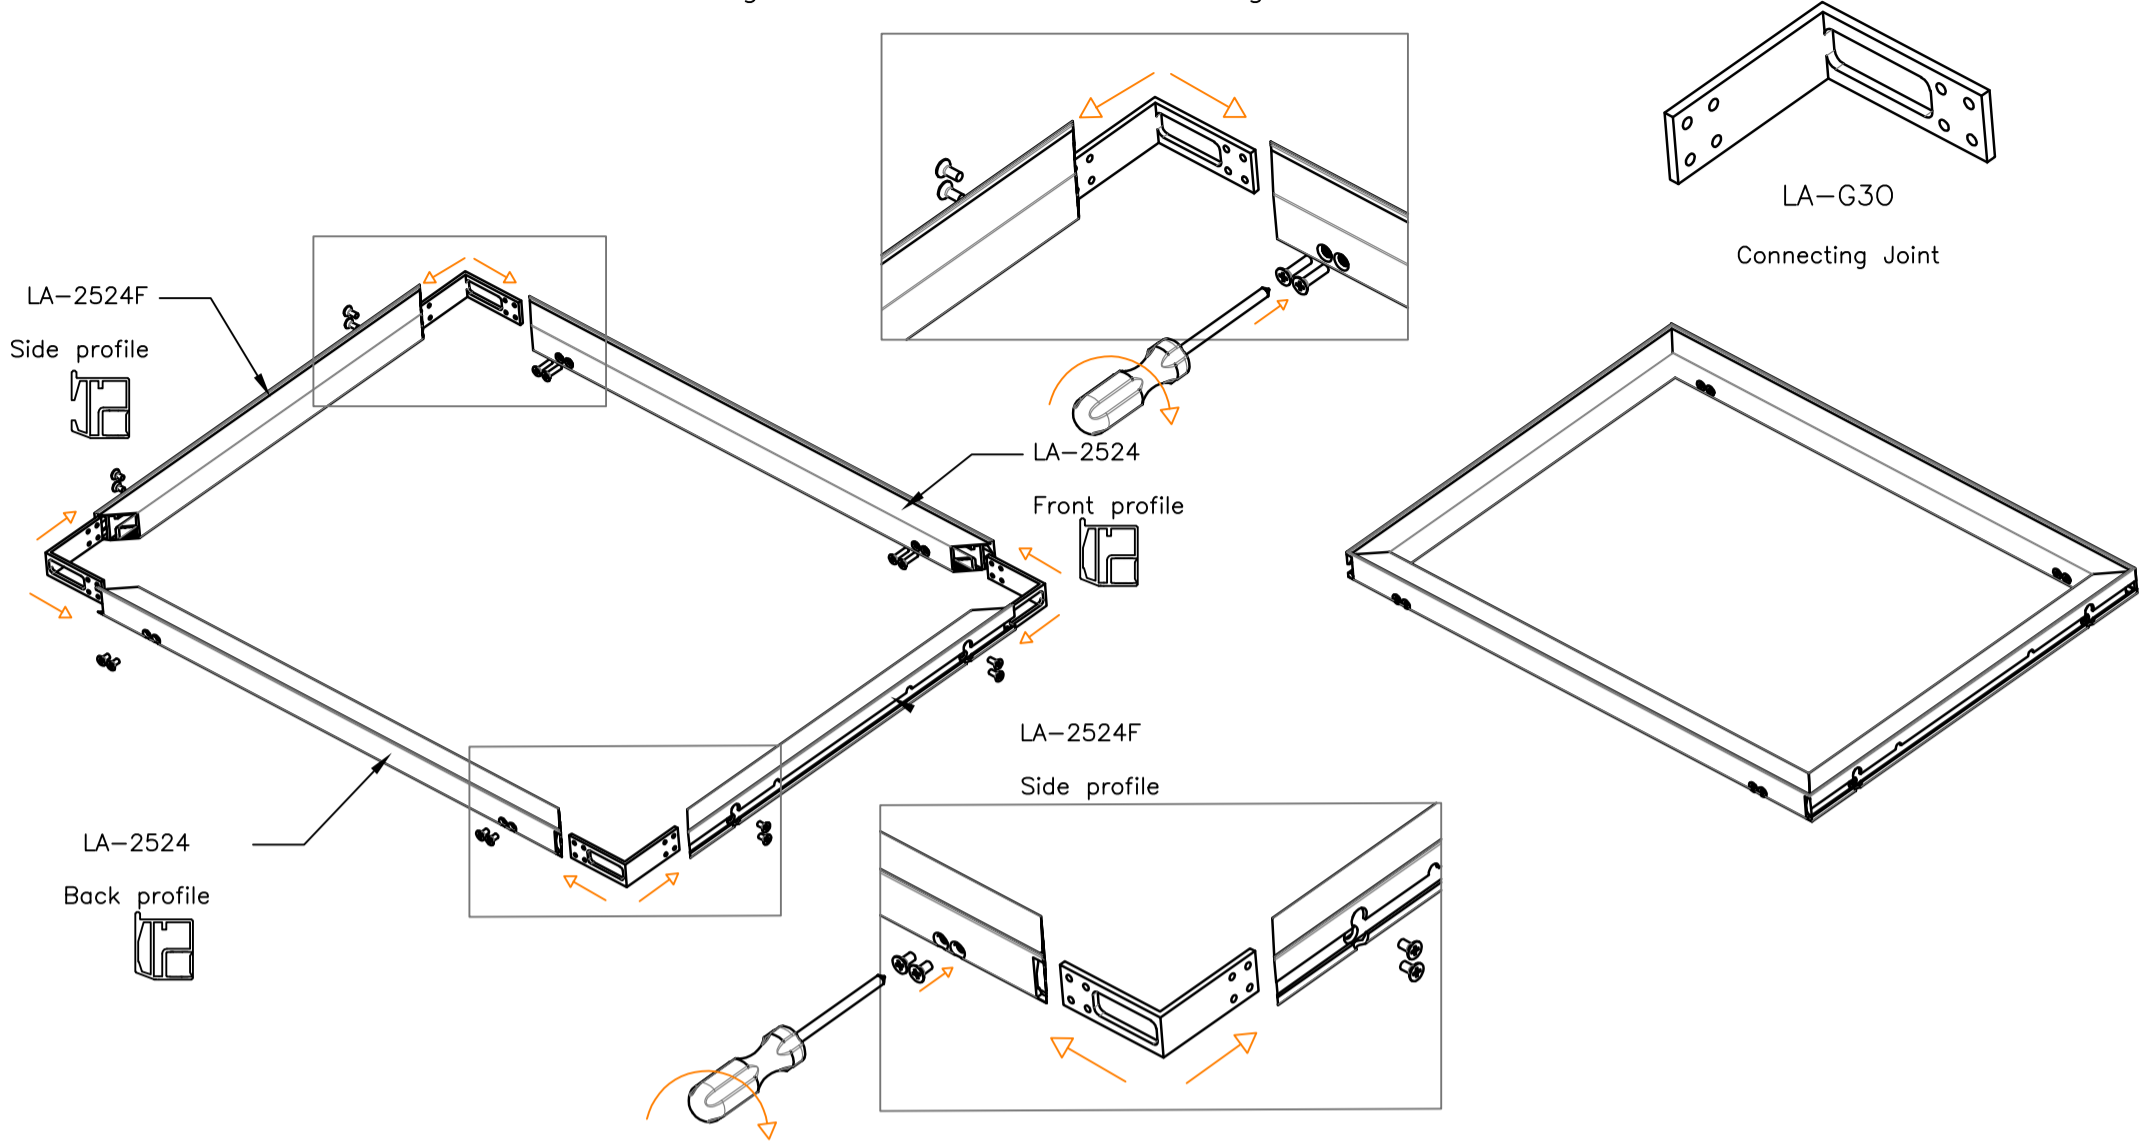

Lait

Lighted Lait shelves assembling instruction

Profiles of Lait Shelves Height 25 mm:

Profiles of Lait Shelves height 30 mm:

Profiles of Lait Shelves height 35 mm:

Connecting Joint for Shelves height 25 / 30 mm

Connecting Joint for Shelves height 35 mm

Lighted Lait shelves assembling instruction

Wardrobe Front View

Wardrobe Back View

Wardrobe Back View

Wardrobe Back View

Wardrobe Back View

Wardrobe Back View

Wardrobe Back View

Wardrobe Front View

Maori Shelf support

Wardrobe Front View

Lighted Lait shelves with Led assembling instruction

Wardrobe Back View

Wardrobe Back View

Wardrobe Back View

Wardrobe Front View

Wardrobe Front View

Lait shelves Technical data to calculate glass/wood dimension

Led in front position

Led in front & back position

No Led

$$L_R = L_{vano} - 0.$$

$$L_{Led} = L_R - 1.968'' (50mm)$$