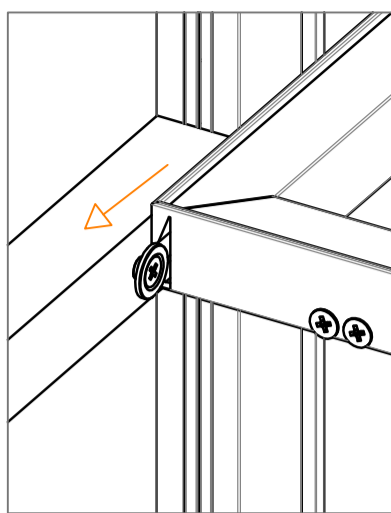

Lait

Lighted Lait shelves assembling instruction

Profiles of Lait Shelves Height 25 mm:

Profiles of Lait Shelves height 30 mm:

Profiles of Lait Shelves height 35 mm:

Connecting Joint for Shelves height 25 / 30 mm

Connecting Joint for Shelves height 35 mm

Lighted Lait shelves assembling instruction

Wardrobe Front View

Wardrobe Back View

Wardrobe Back View

Wardrobe Back View

Wardrobe Back View

Wardrobe Back View

Wardrobe Back View

Wardrobe Front View

Maori Shelf support

Wardrobe Front View

Lighted Lait shelves with Led assembling instruction

Wardrobe Back View

Wardrobe Back View

Wardrobe Back View

Wardrobe Front View

Wardrobe Front View

Lait shelves Technical data to calculate glass/wood dimension

Led in front position

Led in front & back position

No Led

$$L_R = L_{vano} - 0.$$

$$L_{Led} = L_R - 1.968'' (50mm)$$