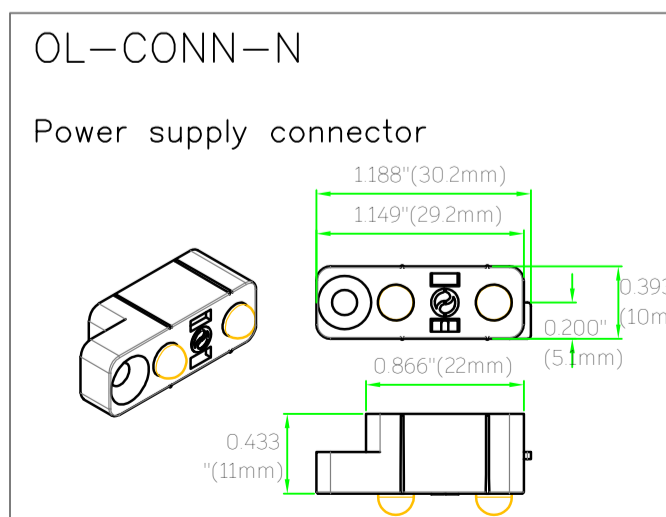

Lait

Lighted Lait shelves assembling instruction

Profiles of Lait Shelves Height 25 mm:

Profiles of Lait Shelves height 30 mm:

Profiles of Lait Shelves height 35 mm:

Connecting Joint for Shelves height 25 / 30 mm

Connecting Joint for Shelves height 35 mm

Lighted Lait shelves assembling instruction

Wardrobe Front View

Wardrobe Back View

Wardrobe Back View

Wardrobe Back View

Wardrobe Back View

Wardrobe Back View

Wardrobe Front View

Wardrobe Front View

Lait shelves Technical data to calculate glass/wood dimension

Led in front position

Led in front & back position

No Led

$$L_R = L_{vano} - 0.$$

$$L_{Led} = L_R - 1.968'' (50mm)$$