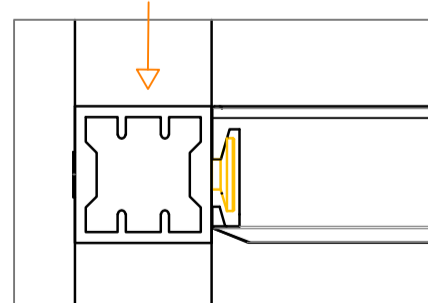

Lait

Lighted Lait shelves assembling instruction

Profiles of Lait Shelves Height 25 mm:

Profiles of Lait Shelves height 30 mm:

Profiles of Lait Shelves height 35 mm:

Connecting Joint for Shelves height 25 / 30 mm

Connecting Joint for Shelves height 35 mm

Lighted Lait shelves assembling instruction

Wardrobe Front View

Wardrobe Back View

Wardrobe Back View

Wardrobe Back View

Wardrobe Back View

Wardrobe Back View

Wardrobe Back View

Wardrobe Front View

Maori Shelf support

Wardrobe Front View

Lighted Lait shelves with Led assembling instruction

Wardrobe Back View

Wardrobe Back View

Wardrobe Back View

Wardrobe Front View

Wardrobe Front View

Lait shelves Technical data to calculate glass/wood dimension

Led in front position

Led in front & back position

No Led

$$L_R = L_{vano} - 0.$$

$$L_{Led} = L_R - 1.968'' (50mm)$$