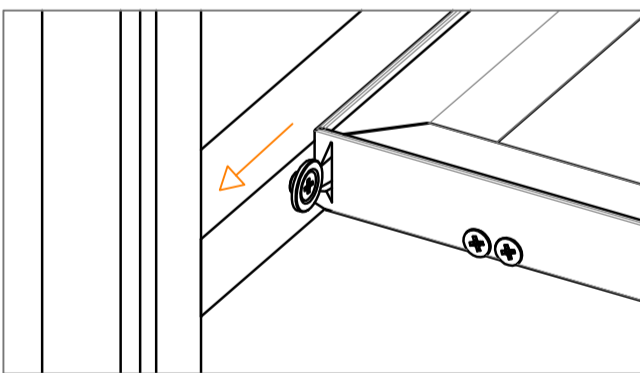

Connecting Joint for Shelves height 35 mm

Lighted Lait shelves assembling instruction

Wardrobe Front View

Wardrobe Back View

Wardrobe Back View

Wardrobe Back View

Wardrobe Back View

Wardrobe Back View

Wardrobe Back View

Wardrobe Front View

Maori Shelf support

Wardrobe Front View

Lighted Lait shelves with Led assembling instruction

Wardrobe Back View

Wardrobe Back View

Wardrobe Back View

Wardrobe Front View

Wardrobe Front View

Lait shelves Technical data to calculate glass/wood dimension

Led in front position

Led in front & back position

No Led

$$L_R = L_{vano} - 0.$$

$$L_{Led} = L_R - 1.968'' (50mm)$$