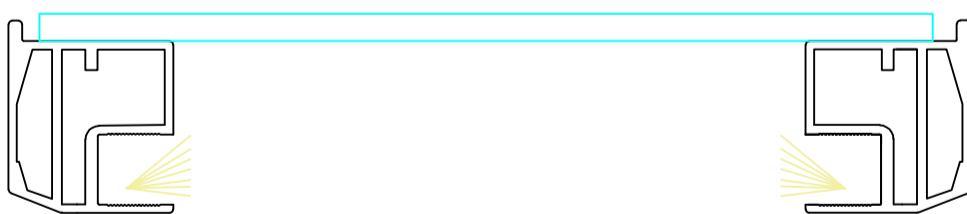

Connecting Joint for Shelves height 35 mm

Lighted Lait shelves assembling instruction

Wardrobe Front View

Wardrobe Back View

Wardrobe Back View

Wardrobe Back View

Wardrobe Back View

Wardrobe Back View

Wardrobe Back View

Wardrobe Front View

Maori Shelf support

Wardrobe Front View

Lighted Lait shelves with Led assembling instruction

Wardrobe Back View

Wardrobe Back View

Wardrobe Back View

Wardrobe Front View

Wardrobe Front View

Lait shelves Technical data to calculate glass/wood dimension

Led in front position

Led in front & back position

No Led

$$L_R = L_{vano} - 0.$$

$$L_{Led} = L_R - 1.968'' (50mm)$$