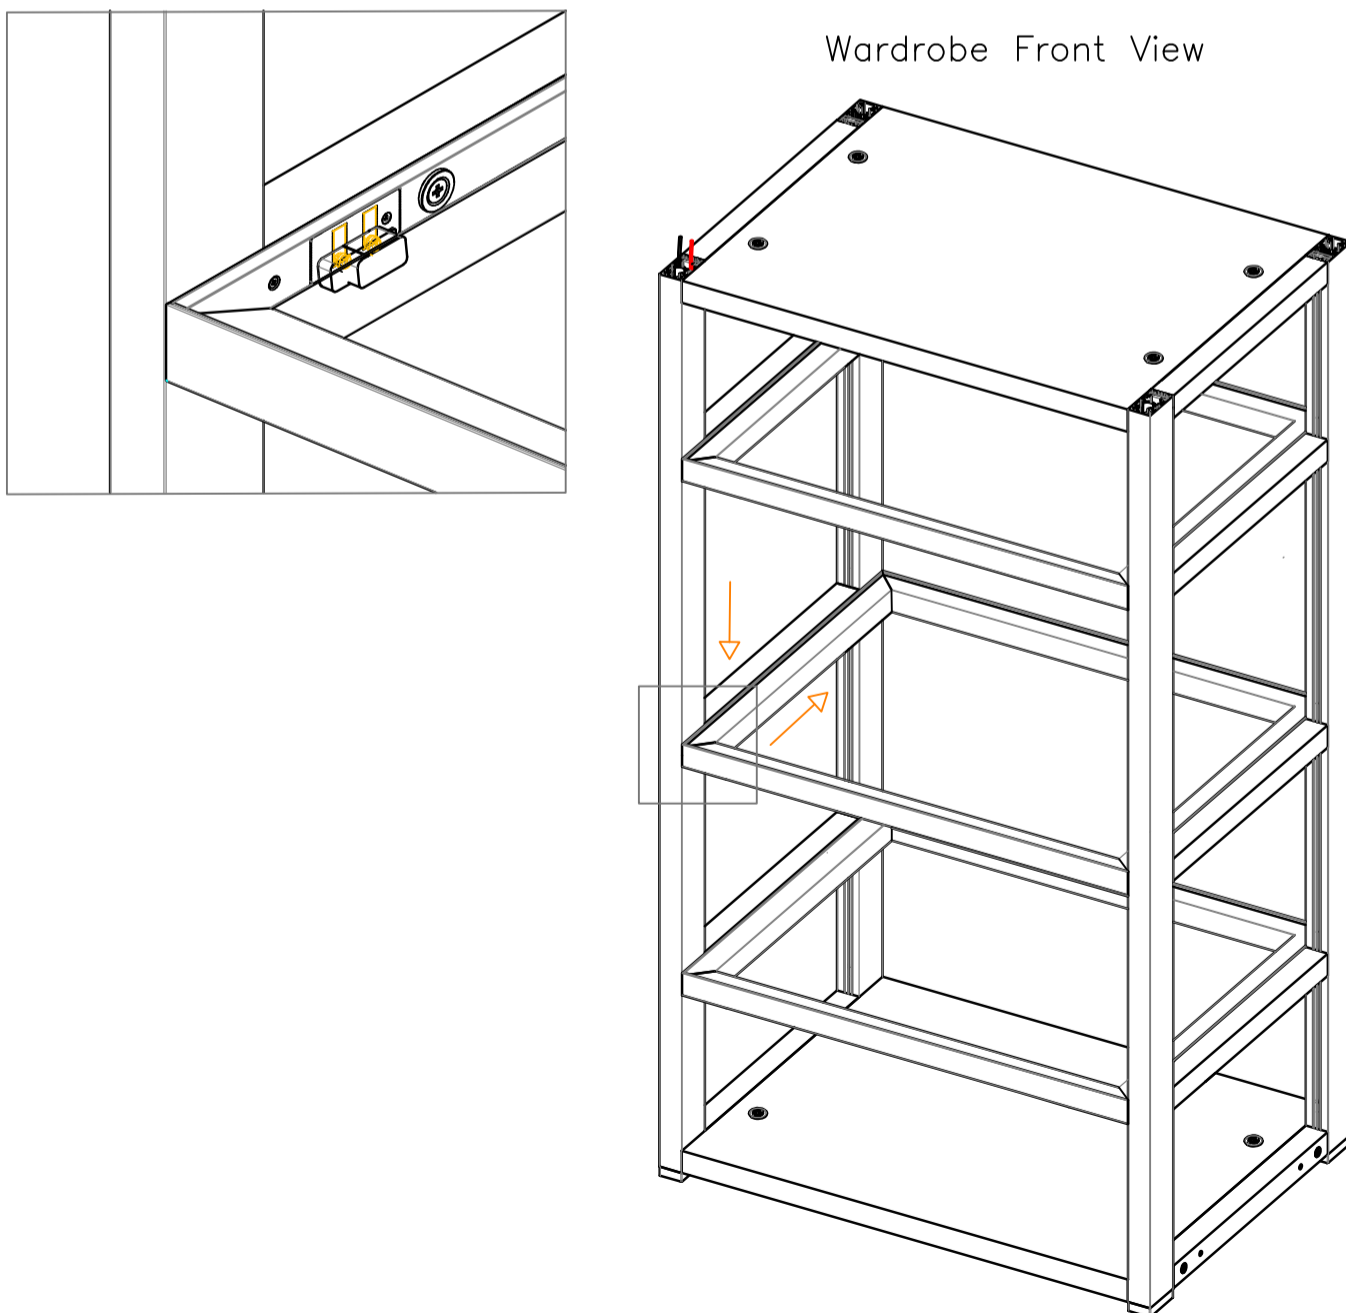

Lait

Lighted Lait shelves assembling instruction

Profiles of Lait Shelves Height 25 mm:

Profiles of Lait Shelves height 30 mm:

Profiles of Lait Shelves height 35 mm:

Connecting Joint for Shelves height 25 / 30 mm

Connecting Joint for Shelves height 35 mm

Lighted Lait shelves assembling instruction

Wardrobe Front View

Wardrobe Back View

Wardrobe Back View

Wardrobe Back View

Wardrobe Back View

Wardrobe Back View

Wardrobe Back View

Wardrobe Front View

Maori Shelf support

Wardrobe Front View

Lighted Lait shelves with Led assembling instruction

Wardrobe Back View

Wardrobe Back View

Wardrobe Back View

Wardrobe Front View

Wardrobe Front View

Lait shelves Technical data to calculate glass/wood dimension

Led in front position

Led in front & back position

No Led

$$L_R = L_{vano} - 0.$$

$$L_{Led} = L_R - 1.968'' (50mm)$$