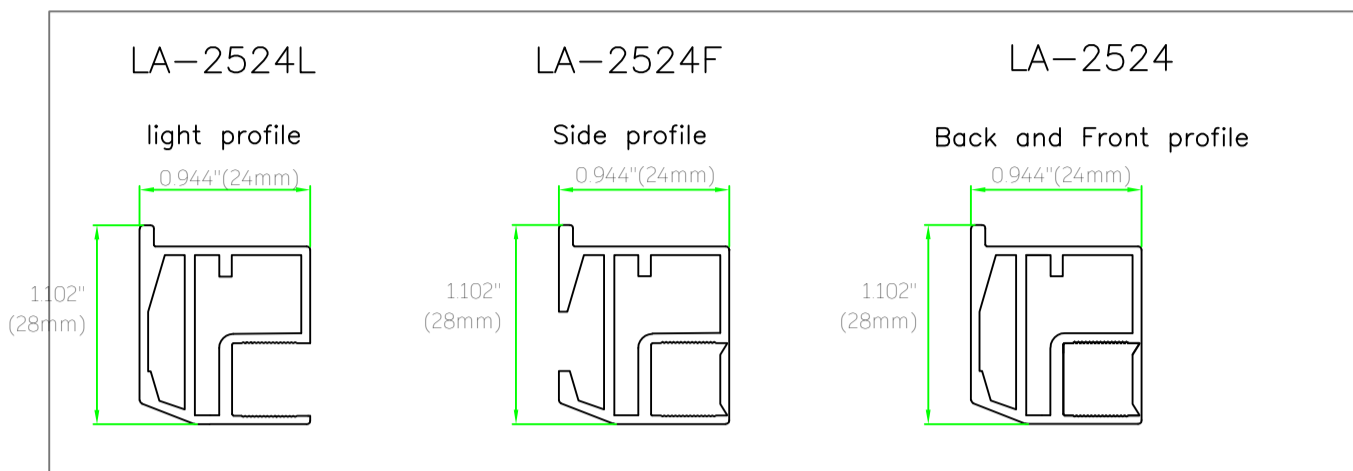

Lait

Lighted Lait shelves assembling instruction

Profiles of Lait Shelves Height 25 mm:

Profiles of Lait Shelves height 30 mm:

Profiles of Lait Shelves height 35 mm:

Connecting Joint for Shelves height 25 / 30 mm

Connecting Joint for Shelves height 35 mm

Lighted Lait shelves assembling instruction

Wardrobe Front View

Wardrobe Back View

Wardrobe Back View

Wardrobe Back View

Wardrobe Back View

Wardrobe Back View

Wardrobe Front View

Wardrobe Front View

Lait shelves Technical data to calculate glass/wood dimension

Led in front position

Led in front & back position

No Led

$$L_R = L_{vano} - 0.$$

$$L_{Led} = L_R - 1.968'' (50mm)$$