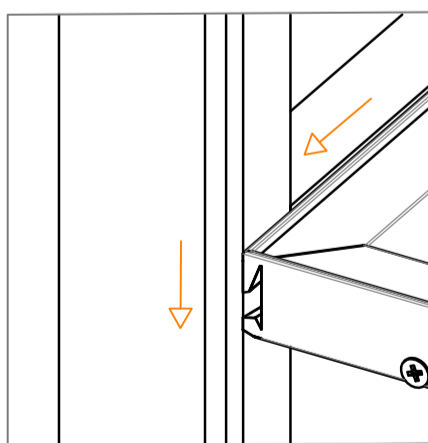

Lait

Lighted Lait shelves assembling instruction

Profiles of Lait Shelves Height 25 mm:

Profiles of Lait Shelves height 30 mm:

Profiles of Lait Shelves height 35 mm:

Connecting Joint for Shelves height 25 / 30 mm

Connecting Joint for Shelves height 35 mm

Lighted Lait shelves assembling instruction

Wardrobe Front View

Wardrobe Back View

Wardrobe Back View

Wardrobe Back View

Wardrobe Back View

Wardrobe Back View

Wardrobe Back View

Wardrobe Front View

Maori Shelf support

Wardrobe Front View

Lighted Lait shelves with Led assembling instruction

Wardrobe Back View

Wardrobe Back View

Wardrobe Back View

Wardrobe Front View

Wardrobe Front View

Lait shelves Technical data to calculate glass/wood dimension

Led in front position

Led in front & back position

No Led

$$L_R = L_{vano} - 0.$$

$$L_{Led} = L_R - 1.968'' (50mm)$$