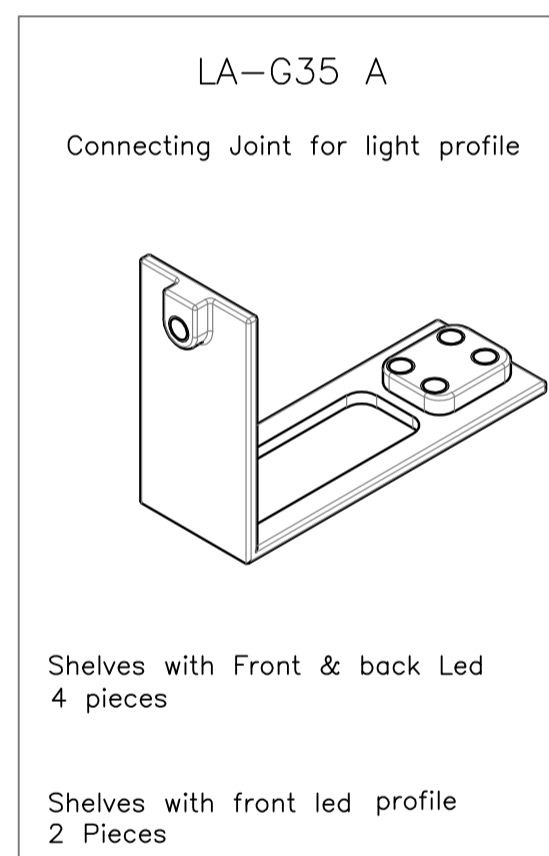

Lait

Lighted Lait shelves assembling instruction

Profiles of Lait Shelves Height 25 mm:

Profiles of Lait Shelves height 30 mm:

Profiles of Lait Shelves height 35 mm:

Connecting Joint for Shelves height 25 / 30 mm

Connecting Joint for Shelves height 35 mm

Lighted Lait shelves assembling instruction

Wardrobe Front View

Wardrobe Back View

Wardrobe Back View

Wardrobe Back View

Wardrobe Back View

Wardrobe Back View

Wardrobe Back View

Wardrobe Front View

Maori Shelf support

Wardrobe Front View

Lighted Lait shelves with Led assembling instruction

Wardrobe Back View

Wardrobe Back View

Wardrobe Back View

Wardrobe Front View

Wardrobe Front View

Lait shelves Technical data to calculate glass/wood dimension

Led in front position

Led in front & back position

No Led

$$L_R = L_{vano} - 0.$$

$$L_{Led} = L_R - 1.968'' (50mm)$$