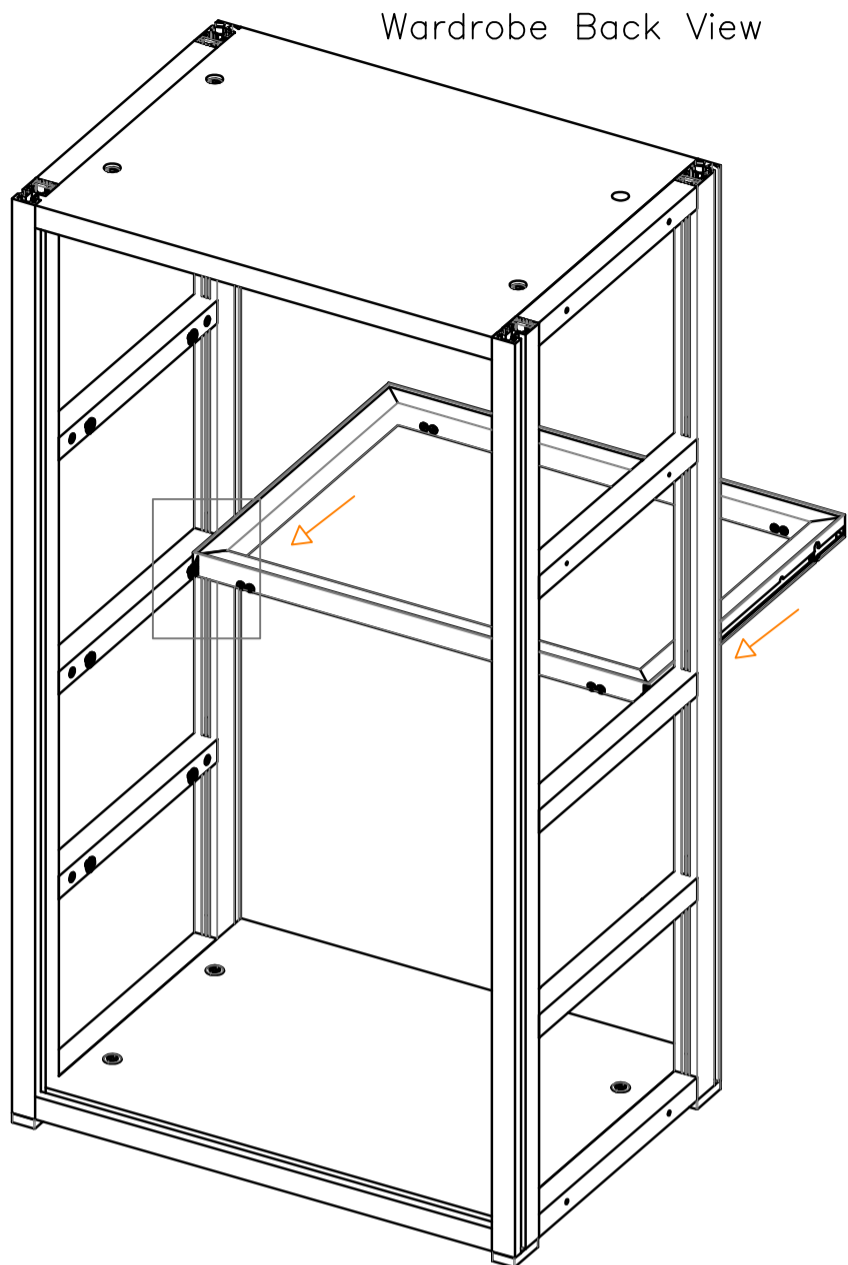

Lait

Lighted Lait shelves assembling instruction

Profiles of Lait Shelves Height 25 mm:

Profiles of Lait Shelves height 30 mm:

Profiles of Lait Shelves height 35 mm:

Connecting Joint for Shelves height 25 / 30 mm

Connecting Joint for Shelves height 35 mm

Lighted Lait shelves assembling instruction

Wardrobe Front View

Wardrobe Back View

Wardrobe Back View

Wardrobe Back View

Wardrobe Back View

Wardrobe Back View

Wardrobe Back View

Wardrobe Front View

Maori Shelf support

Wardrobe Front View

Lighted Lait shelves with Led assembling instruction

Wardrobe Back View

Wardrobe Back View

Wardrobe Back View

Wardrobe Front View

Wardrobe Front View

Lait shelves Technical data to calculate glass/wood dimension

Led in front position

Led in front & back position

No Led

$$L_R = L_{vano} - 0.$$

$$L_{Led} = L_R - 1.968'' (50mm)$$