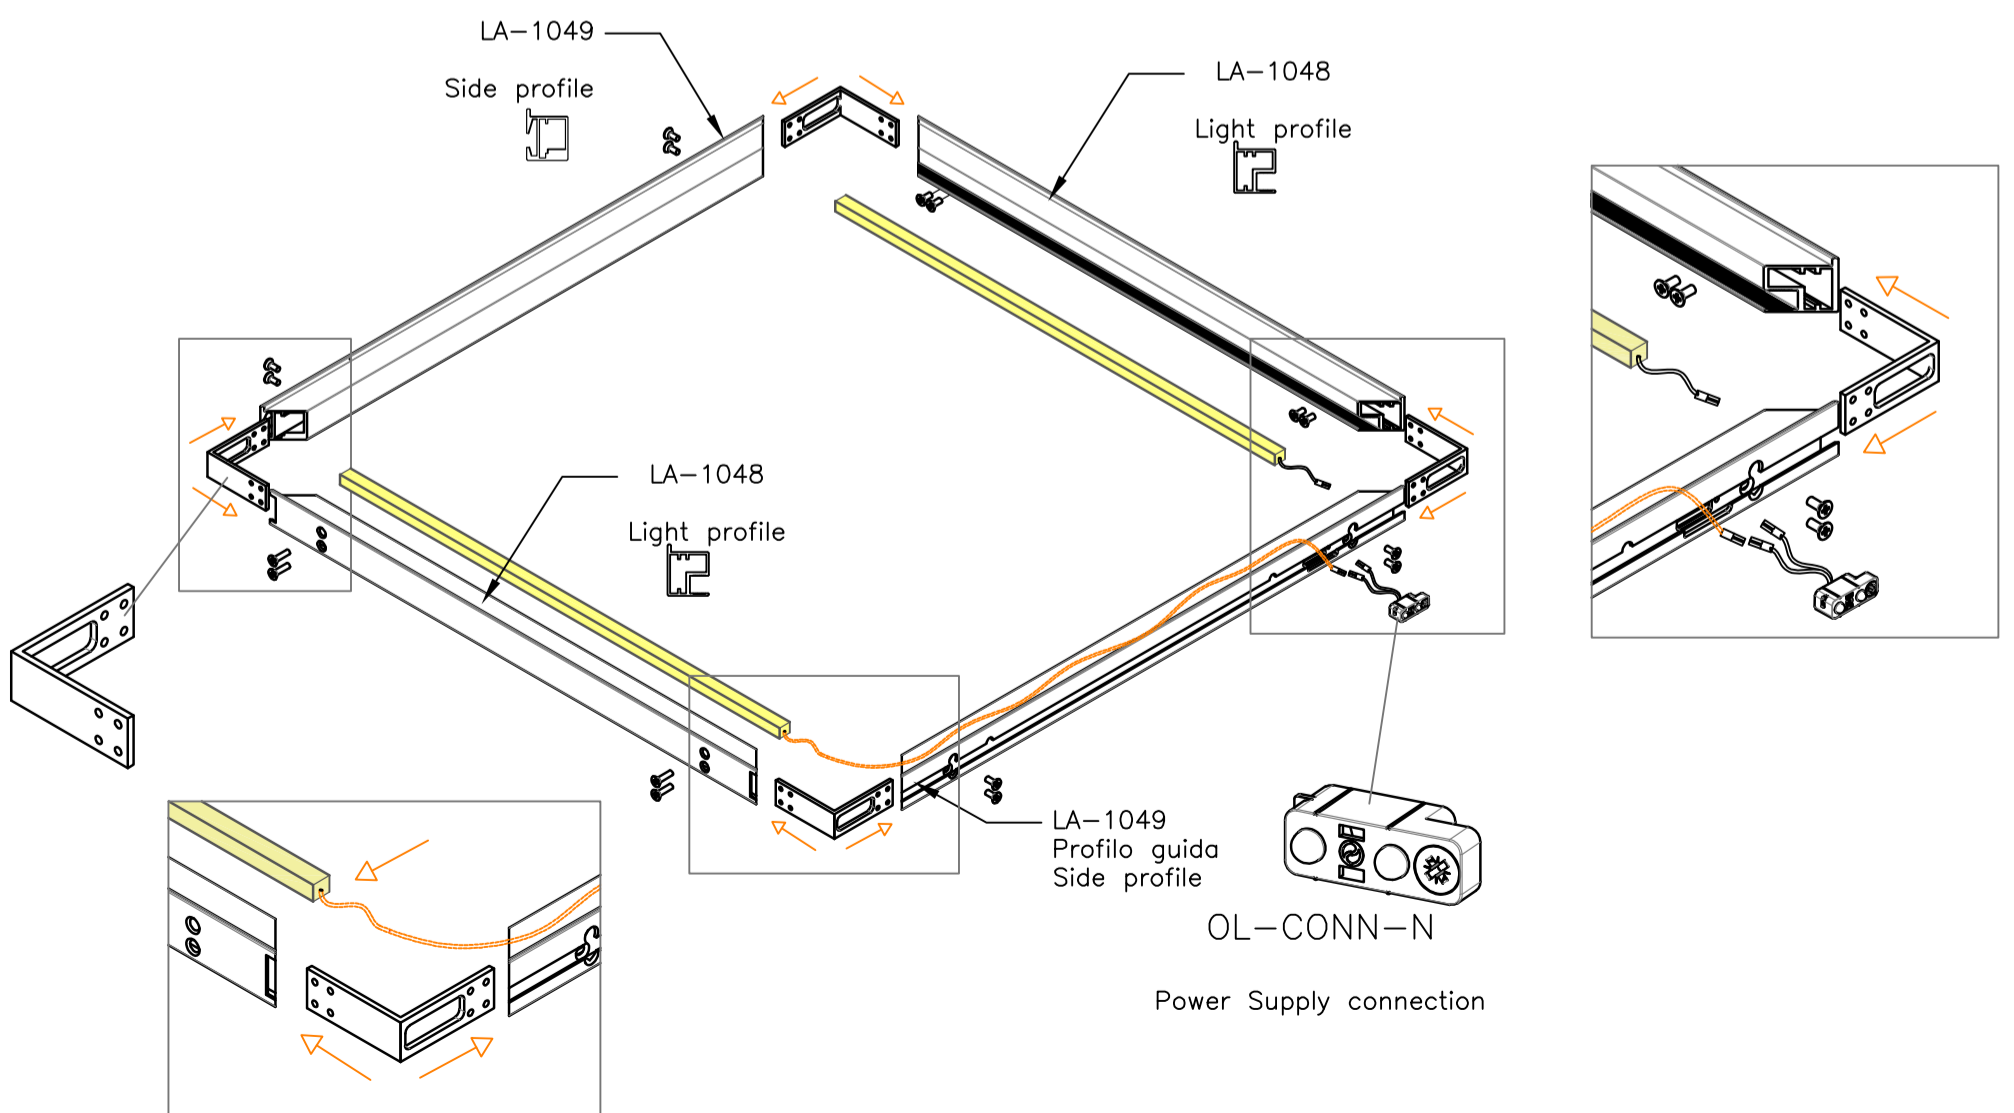

Lait

Lighted Lait shelves assembling instruction

Profiles of Lait Shelves Height 25 mm:

Profiles of Lait Shelves height 30 mm:

Profiles of Lait Shelves height 35 mm:

Connecting Joint for Shelves height 25 / 30 mm

Connecting Joint for Shelves height 35 mm

Lighted Lait shelves assembling instruction

Wardrobe Front View

Wardrobe Back View

Wardrobe Back View

Wardrobe Back View

Wardrobe Back View

Wardrobe Back View

Wardrobe Back View

Wardrobe Front View

Maori Shelf support

Wardrobe Front View

Lighted Lait shelves with Led assembling instruction

Wardrobe Back View

Wardrobe Back View

Wardrobe Back View

Wardrobe Front View

Wardrobe Front View

Lait shelves Technical data to calculate glass/wood dimension

Led in front position

Led in front & back position

No Led

$$L_R = L_{vano} - 0.$$

$$L_{Led} = L_R - 1.968'' (50mm)$$