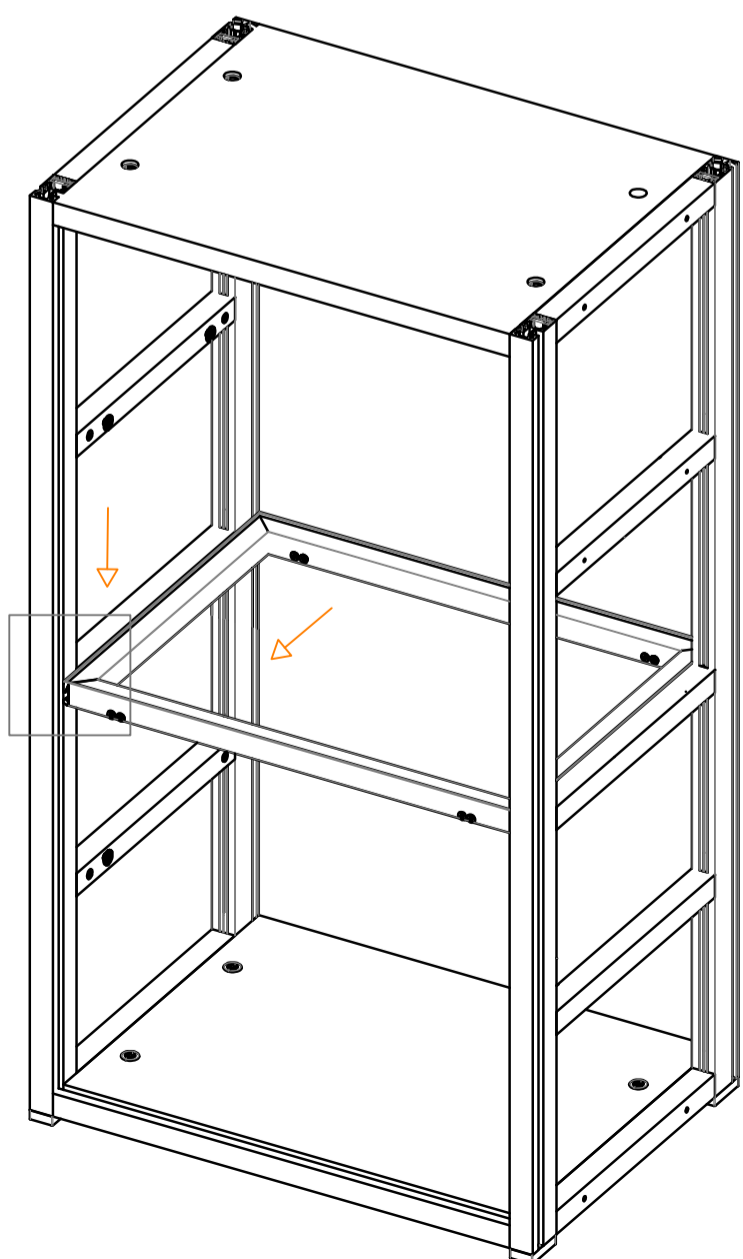

Lait

Lighted Lait shelves assembling instruction

Profiles of Lait Shelves Height 25 mm:

Profiles of Lait Shelves height 30 mm:

Profiles of Lait Shelves height 35 mm:

Connecting Joint for Shelves height 25 / 30 mm

Connecting Joint for Shelves height 35 mm

Lighted Lait shelves assembling instruction

Wardrobe Front View

Wardrobe Back View

Wardrobe Back View

Wardrobe Back View

Wardrobe Back View

Wardrobe Back View

Wardrobe Back View

Wardrobe Front View

Maori Shelf support

Wardrobe Front View

Lighted Lait shelves with Led assembling instruction

Wardrobe Back View

Wardrobe Back View

Wardrobe Back View

Wardrobe Front View

Wardrobe Front View

Lait shelves Technical data to calculate glass/wood dimension

Led in front position

Led in front & back position

No Led

$$L_R = L_{vano} - 0.$$

$$L_{Led} = L_R - 1.968'' (50mm)$$