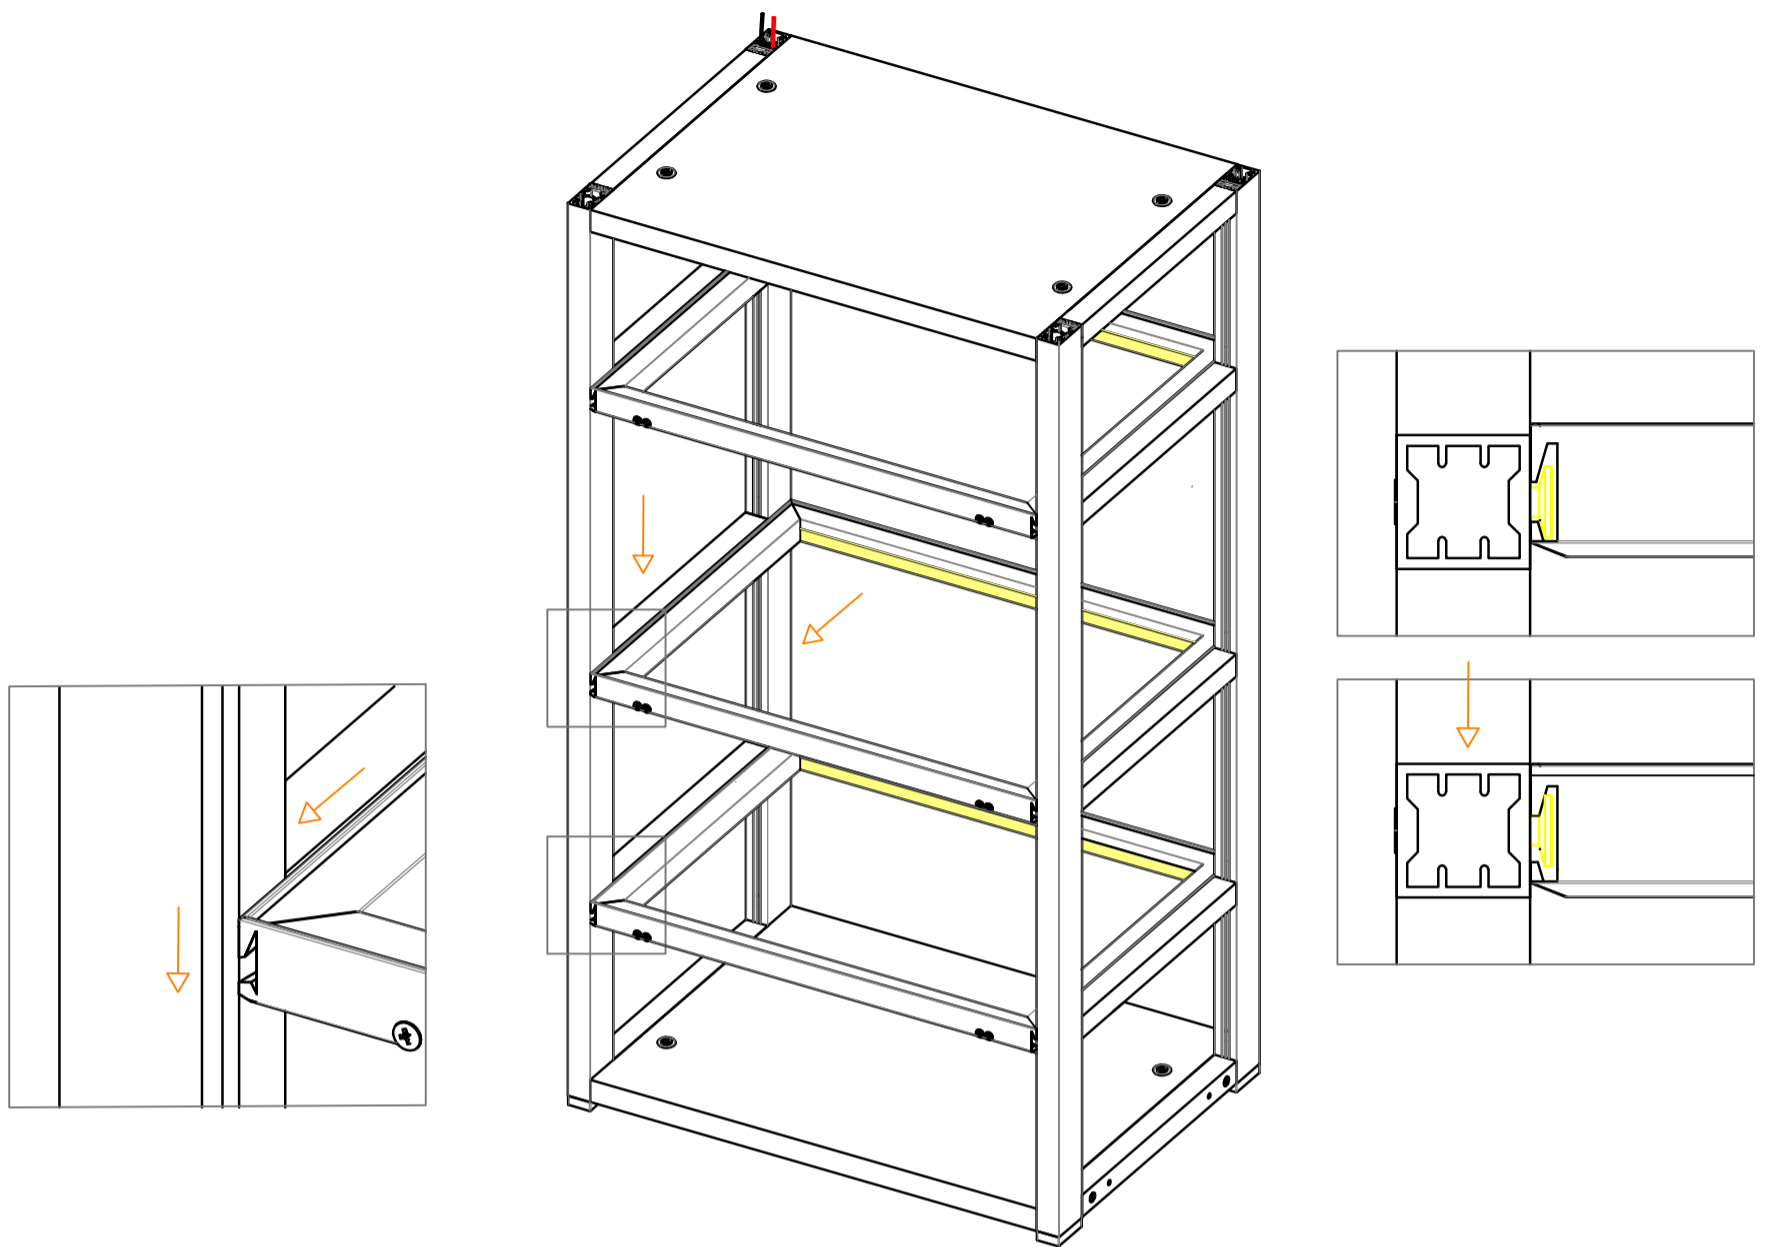

Lait

Lighted Lait shelves assembling instruction

Profiles of Lait Shelves Height 25 mm:

Profiles of Lait Shelves height 30 mm:

Profiles of Lait Shelves height 35 mm:

Connecting Joint for Shelves height 25 / 30 mm

Connecting Joint for Shelves height 35 mm

Lighted Lait shelves assembling instruction

Wardrobe Front View

Wardrobe Back View

Wardrobe Back View

Wardrobe Back View

Wardrobe Back View

Wardrobe Back View

Wardrobe Back View

Wardrobe Front View

Maori Shelf support

Wardrobe Front View

Lighted Lait shelves with Led assembling instruction

Wardrobe Back View

Wardrobe Back View

Wardrobe Back View

Wardrobe Front View

Wardrobe Front View

Lait shelves Technical data to calculate glass/wood dimension

Led in front position

Led in front & back position

No Led

$$L_R = L_{vano} - 0.$$

$$L_{Led} = L_R - 1.968'' (50mm)$$