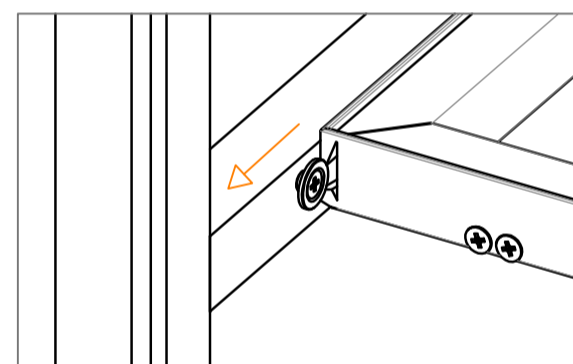

Lait

Lighted Lait shelves assembling instruction

Profiles of Lait Shelves Height 25 mm:

Profiles of Lait Shelves height 30 mm:

Profiles of Lait Shelves height 35 mm:

Connecting Joint for Shelves height 25 / 30 mm

Connecting Joint for Shelves height 35 mm

Lighted Lait shelves assembling instruction

Wardrobe Front View

Wardrobe Back View

Wardrobe Back View

Wardrobe Back View

Wardrobe Back View

Wardrobe Back View

Wardrobe Back View

Wardrobe Front View

Maori Shelf support

Wardrobe Front View

Lighted Lait shelves with Led assembling instruction

Wardrobe Back View

Wardrobe Back View

Wardrobe Back View

Wardrobe Front View

Wardrobe Front View

Lait shelves Technical data to calculate glass/wood dimension

Led in front position

Led in front & back position

No Led

$$L_R = L_{vano} - 0.$$

$$L_{Led} = L_R - 1.968'' (50mm)$$