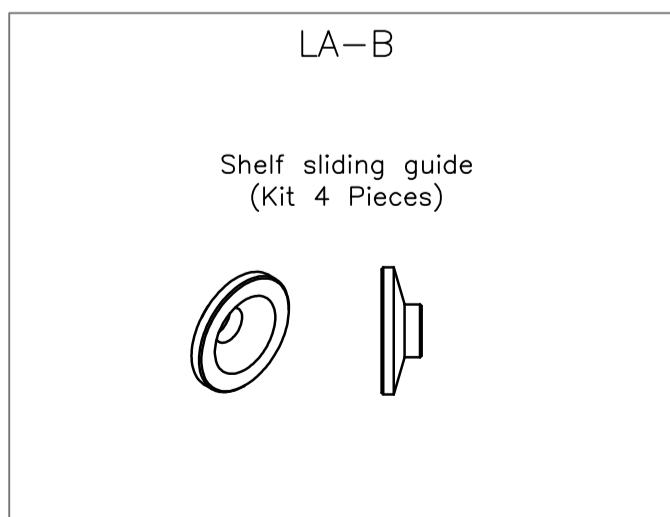

Lait

Lighted Lait shelves assembling instruction

Profiles of Lait Shelves Height 25 mm:

Profiles of Lait Shelves height 30 mm:

Profiles of Lait Shelves height 35 mm:

Connecting Joint for Shelves height 25 / 30 mm

Connecting Joint for Shelves height 35 mm

Lighted Lait shelves assembling instruction

Wardrobe Front View

Wardrobe Back View

Wardrobe Back View

Wardrobe Back View

Wardrobe Back View

Wardrobe Back View

Wardrobe Front View

Wardrobe Front View

Lait shelves Technical data to calculate glass/wood dimension

Led in front position

Led in front & back position

No Led

$$L_R = L_{vano} - 0.$$

$$L_{Led} = L_R - 1.968'' (50mm)$$