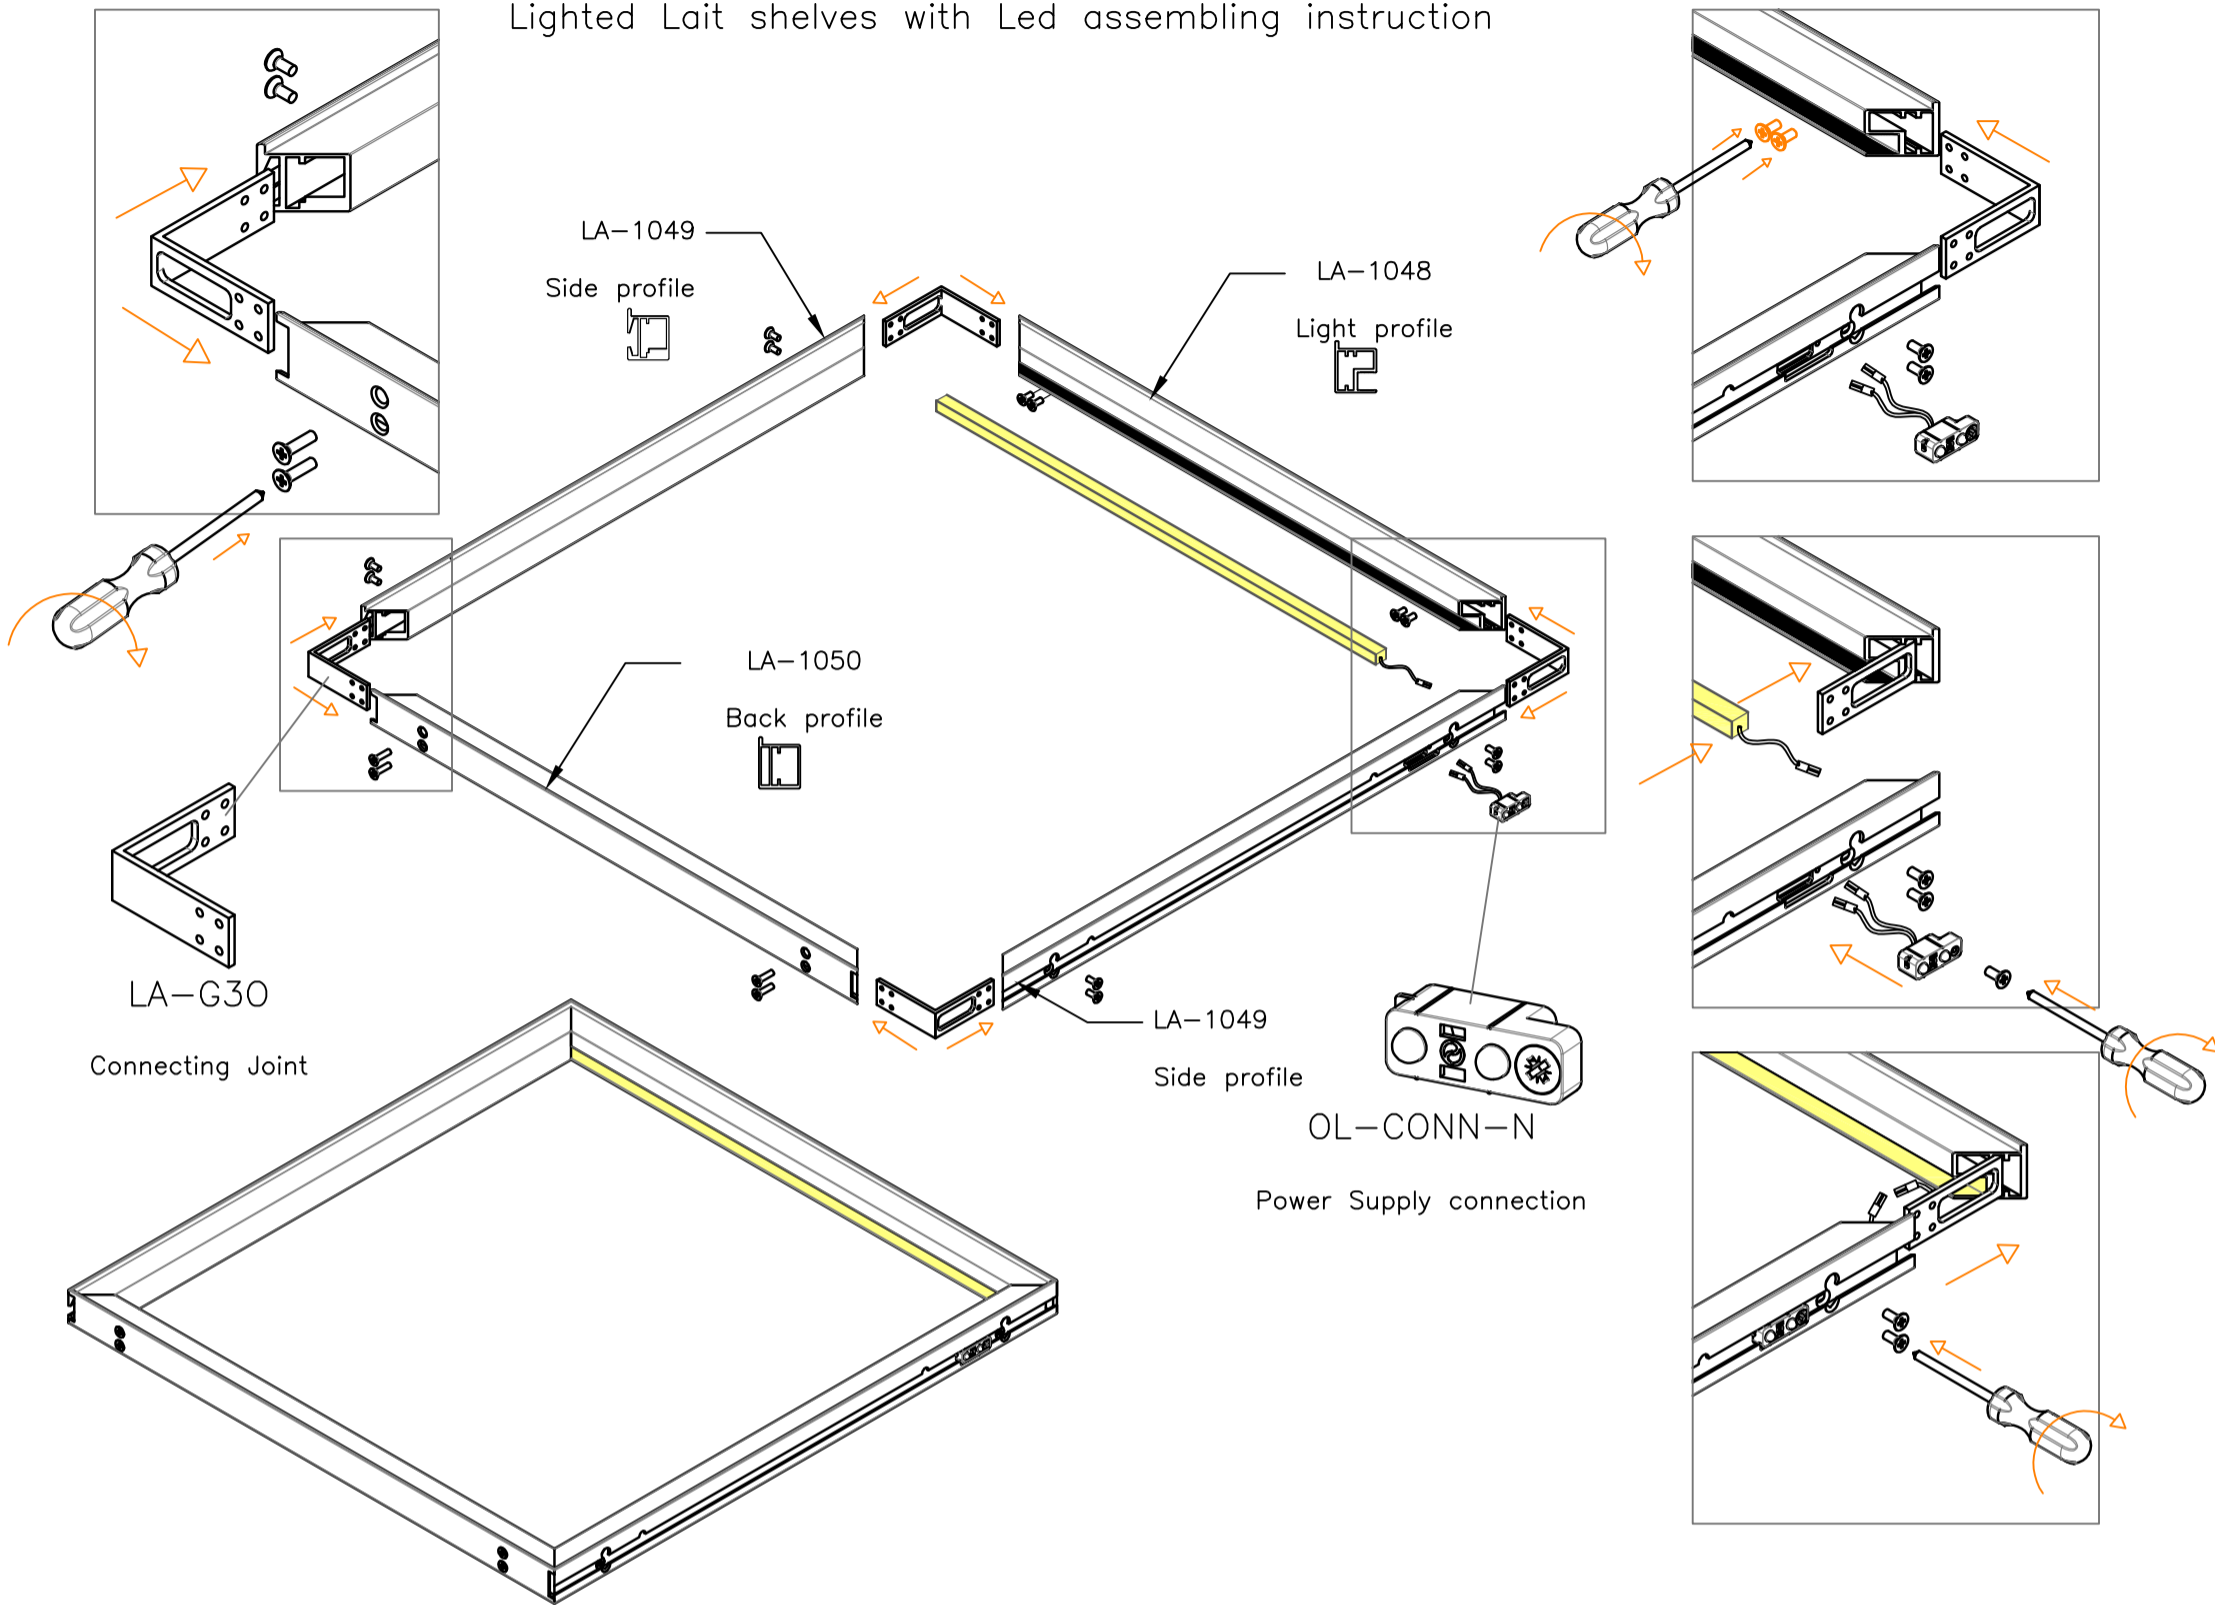

Lait

Lighted Lait shelves assembling instruction

Profiles of Lait Shelves Height 25 mm:

Profiles of Lait Shelves height 30 mm:

Profiles of Lait Shelves height 35 mm:

Connecting Joint for Shelves height 25 / 30 mm

Connecting Joint for Shelves height 35 mm

Lighted Lait shelves assembling instruction

Wardrobe Front View

Wardrobe Back View

Wardrobe Back View

Wardrobe Back View

Wardrobe Back View

Wardrobe Back View

Wardrobe Back View

Wardrobe Front View

Maori Shelf support

Wardrobe Front View

Lighted Lait shelves with Led assembling instruction

Wardrobe Back View

Wardrobe Back View

Wardrobe Back View

Wardrobe Front View

Wardrobe Front View

Lait shelves Technical data to calculate glass/wood dimension

Led in front position

Led in front & back position

No Led

$$L_R = L_{vano} - 0.$$

$$L_{Led} = L_R - 1.968'' (50mm)$$