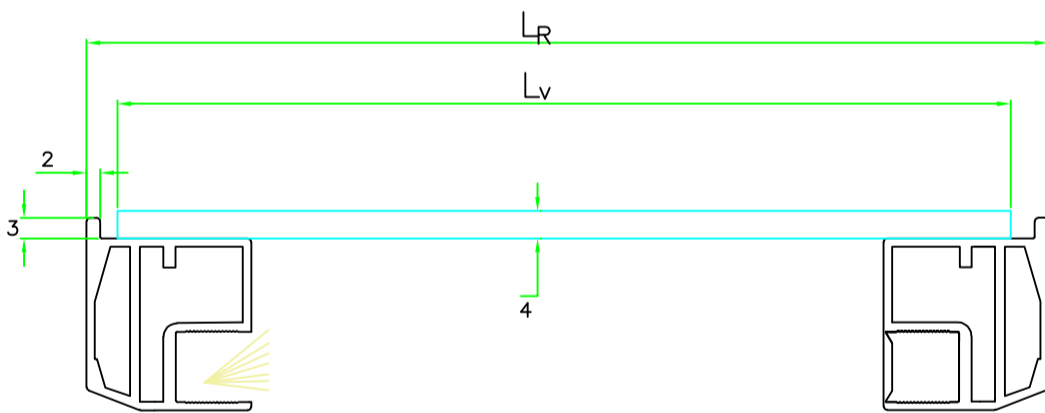

Lait

Lighted Lait shelves assembling instruction

Profiles of Lait Shelves Height 25 mm:

Profiles of Lait Shelves height 30 mm:

Profiles of Lait Shelves height 35 mm:

Connecting Joint for Shelves height 25 / 30 mm

Connecting Joint for Shelves height 35 mm

Lighted Lait shelves assembling instruction

Wardrobe Front View

Wardrobe Back View

Wardrobe Back View

Wardrobe Back View

Wardrobe Back View

Wardrobe Back View

Wardrobe Back View

Wardrobe Front View

Maori Shelf support

Wardrobe Front View

Lighted Lait shelves with Led assembling instruction

Wardrobe Back View

Wardrobe Back View

Wardrobe Back View

Wardrobe Front View

Wardrobe Front View

Lait shelves Technical data to calculate glass/wood dimension

Led in front position

Led in front & back position

No Led

$$L_R = L_{vano} - 0.$$

$$L_{Led} = L_R - 1.968'' (50mm)$$