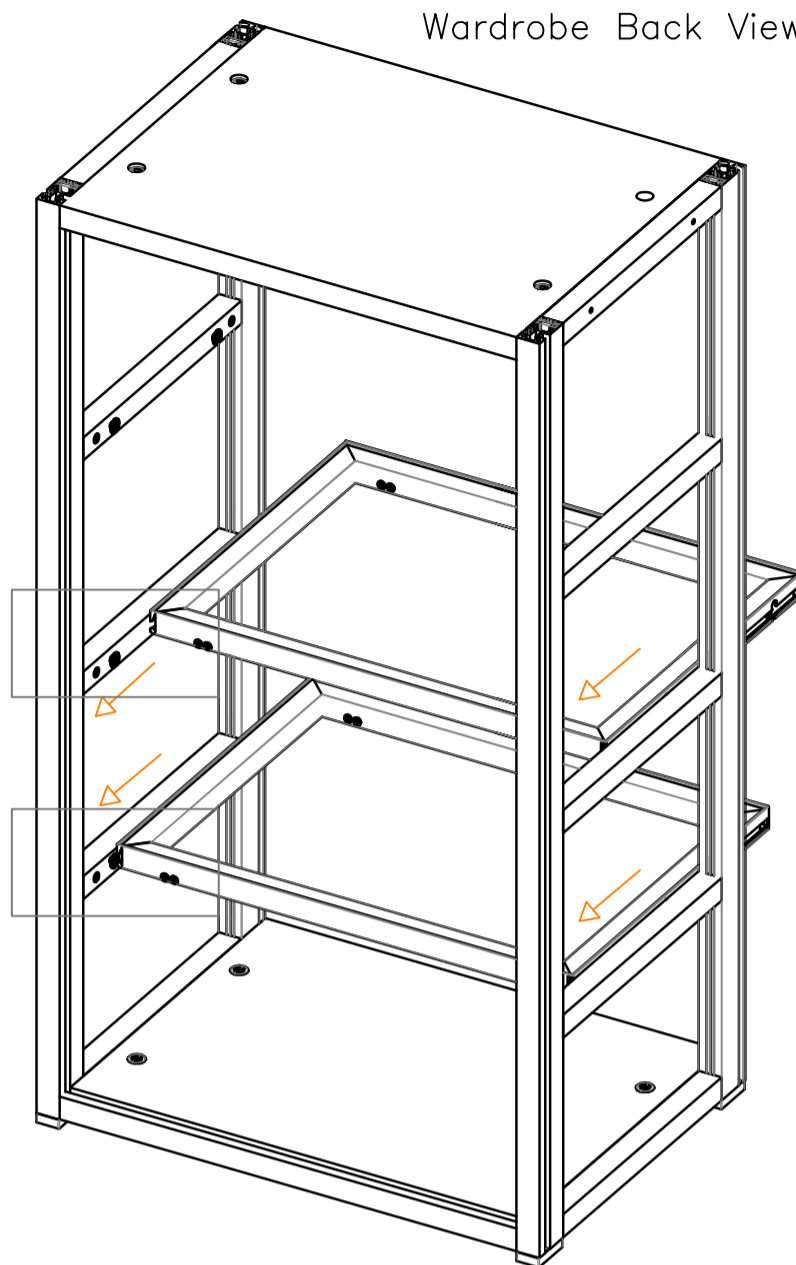

Lait

Lighted Lait shelves assembling instruction

Profiles of Lait Shelves Height 25 mm:

Profiles of Lait Shelves height 30 mm:

Profiles of Lait Shelves height 35 mm:

Connecting Joint for Shelves height 25 / 30 mm

Connecting Joint for Shelves height 35 mm

Lighted Lait shelves assembling instruction

Wardrobe Front View

Wardrobe Back View

Wardrobe Back View

Wardrobe Back View

Wardrobe Back View

Wardrobe Back View

Wardrobe Back View

Wardrobe Front View

Maori Shelf support

Wardrobe Front View

Lighted Lait shelves with Led assembling instruction

Wardrobe Back View

Wardrobe Back View

Wardrobe Back View

Wardrobe Front View

Wardrobe Front View

Lait shelves Technical data to calculate glass/wood dimension

Led in front position

Led in front & back position

No Led

$$L_R = L_{vano} - 0.$$

$$L_{Led} = L_R - 1.968'' (50mm)$$