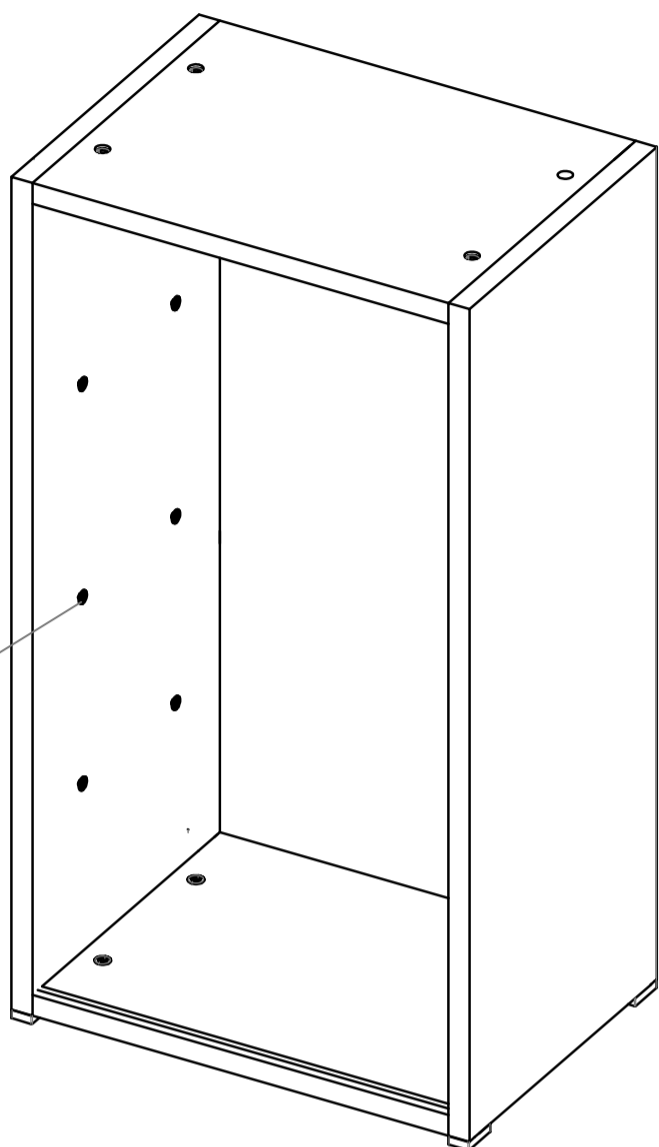

Lait

Lighted Lait shelves assembling instruction

Profiles of Lait Shelves Height 25 mm:

Profiles of Lait Shelves height 30 mm:

Profiles of Lait Shelves height 35 mm:

Connecting Joint for Shelves height 25 / 30 mm

Connecting Joint for Shelves height 35 mm

Lighted Lait shelves assembling instruction

Wardrobe Front View

Wardrobe Back View

Wardrobe Back View

Wardrobe Back View

Wardrobe Back View

Wardrobe Back View

Wardrobe Back View

Wardrobe Front View

Maori Shelf support

Wardrobe Front View

Lighted Lait shelves with Led assembling instruction

Wardrobe Back View

Wardrobe Back View

Wardrobe Back View

Wardrobe Front View

Wardrobe Front View

Lait shelves Technical data to calculate glass/wood dimension

Led in front position

Led in front & back position

No Led

$$L_R = L_{vano} - 0.$$

$$L_{Led} = L_R - 1.968'' (50mm)$$