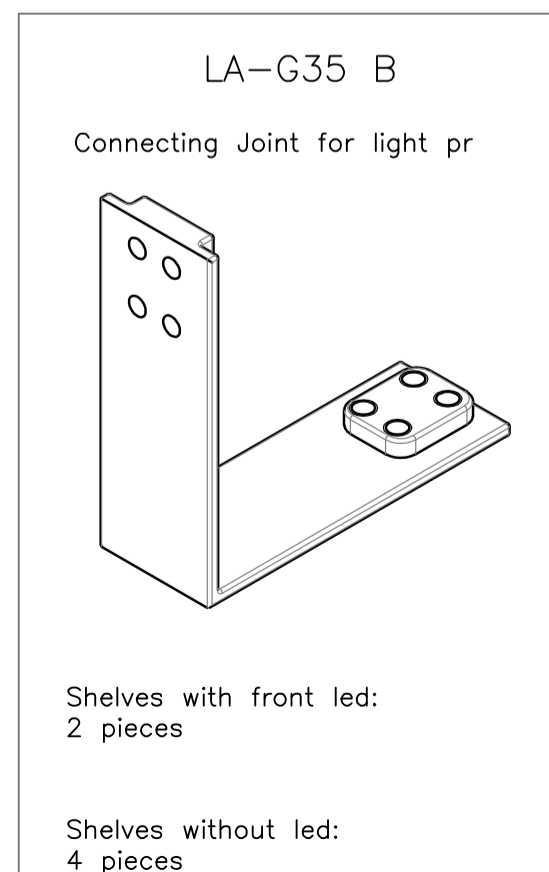

Lait

Lighted Lait shelves assembling instruction

Profiles of Lait Shelves Height 25 mm:

Profiles of Lait Shelves height 30 mm:

Profiles of Lait Shelves height 35 mm:

Connecting Joint for Shelves height 25 / 30 mm

Connecting Joint for Shelves height 35 mm

Lighted Lait shelves assembling instruction

Wardrobe Front View

Wardrobe Back View

Wardrobe Back View

Wardrobe Back View

Wardrobe Back View

Wardrobe Back View

Wardrobe Front View

Wardrobe Front View

Lait shelves Technical data to calculate glass/wood dimension

Led in front position

Led in front & back position

No Led

$$L_R = L_{vano} - 0.$$

$$L_{Led} = L_R - 1.968'' (50mm)$$