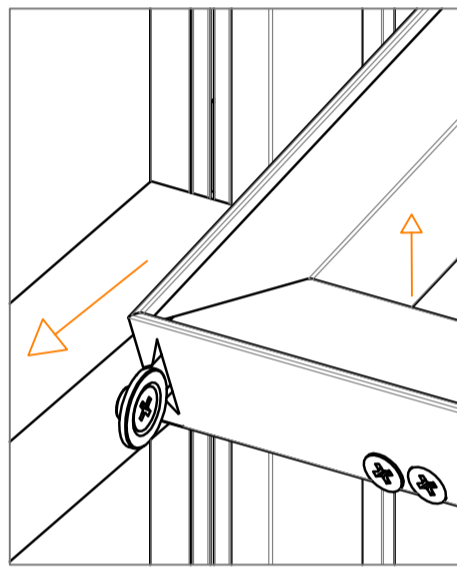

Lait

Lighted Lait shelves assembling instruction

Profiles of Lait Shelves Height 25 mm:

Profiles of Lait Shelves height 30 mm:

Profiles of Lait Shelves height 35 mm:

Connecting Joint for Shelves height 25 / 30 mm

Connecting Joint for Shelves height 35 mm

Lighted Lait shelves assembling instruction

Wardrobe Front View

Wardrobe Back View

Wardrobe Back View

Wardrobe Back View

Wardrobe Back View

Wardrobe Back View

Wardrobe Back View

Wardrobe Front View

Maori Shelf support

Wardrobe Front View

Lighted Lait shelves with Led assembling instruction

Wardrobe Back View

Wardrobe Back View

Wardrobe Back View

Wardrobe Front View

Wardrobe Front View

Lait shelves Technical data to calculate glass/wood dimension

Led in front position

Led in front & back position

No Led

$$L_R = L_{vano} - 0.$$

$$L_{Led} = L_R - 1.968'' (50mm)$$