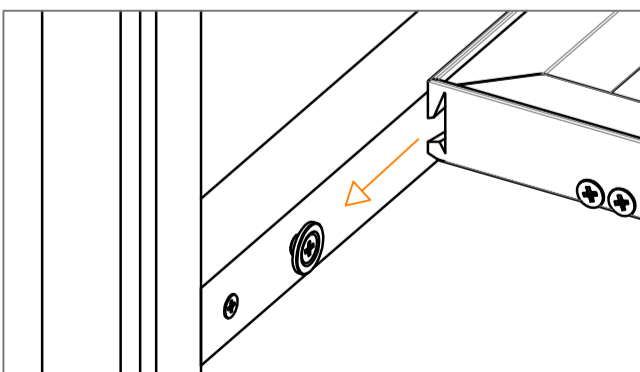

Lait

Lighted Lait shelves assembling instruction

Profiles of Lait Shelves Height 25 mm:

Profiles of Lait Shelves height 30 mm:

Profiles of Lait Shelves height 35 mm:

Connecting Joint for Shelves height 25 / 30 mm

Connecting Joint for Shelves height 35 mm

Lighted Lait shelves assembling instruction

Wardrobe Front View

Wardrobe Back View

Wardrobe Back View

Wardrobe Back View

Wardrobe Back View

Wardrobe Back View

Wardrobe Back View

Wardrobe Front View

Maori Shelf support

Wardrobe Front View

Lighted Lait shelves with Led assembling instruction

Wardrobe Back View

Wardrobe Back View

Wardrobe Back View

Wardrobe Front View

Wardrobe Front View

Lait shelves Technical data to calculate glass/wood dimension

Led in front position

Led in front & back position

No Led

$$L_R = L_{vano} - 0.$$

$$L_{Led} = L_R - 1.968'' (50mm)$$