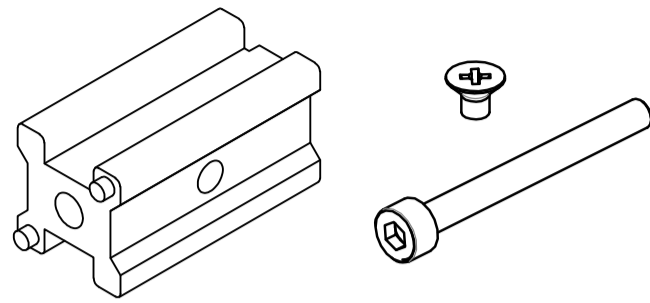

MOOD 25

Mood 25 is an Aluminium structure realized with a tube-shaped profile 25x25

The flexibility of the profile matching allows the realisation of units with different sizes and, free and personalised configuration.

The shelves flush with the profile can be made of glass, wood or any other material.

IKS (IS-CE) and MINI IKS (ISM-CE) hinges can be used in order to close the compartments, if necessary.

Vertical and Horizontal profile

OL-965

profile connector with screw

BLOC-TRAV-OL965-GRCV

joint for foot

BLOC-PIED-OL965-GRCV

Foot

PIE-REG-OL965

profile Cap