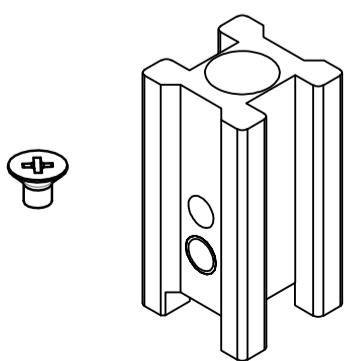

The shelves flush with the profile can be made of glass, wood or any other material.

IKS (IS-CE) and MINI IKS (ISM-CE) hinges can be used in order to close the compartments, if necessary.

Vertical and Horizontal profile

OL-965

profile connector with screw

BLOC-TRAV-OL965-GRCV

joint for foot

BLOC-PIED-OL965-GRCV

Foot

PIE-REG-OL965

profile Cap