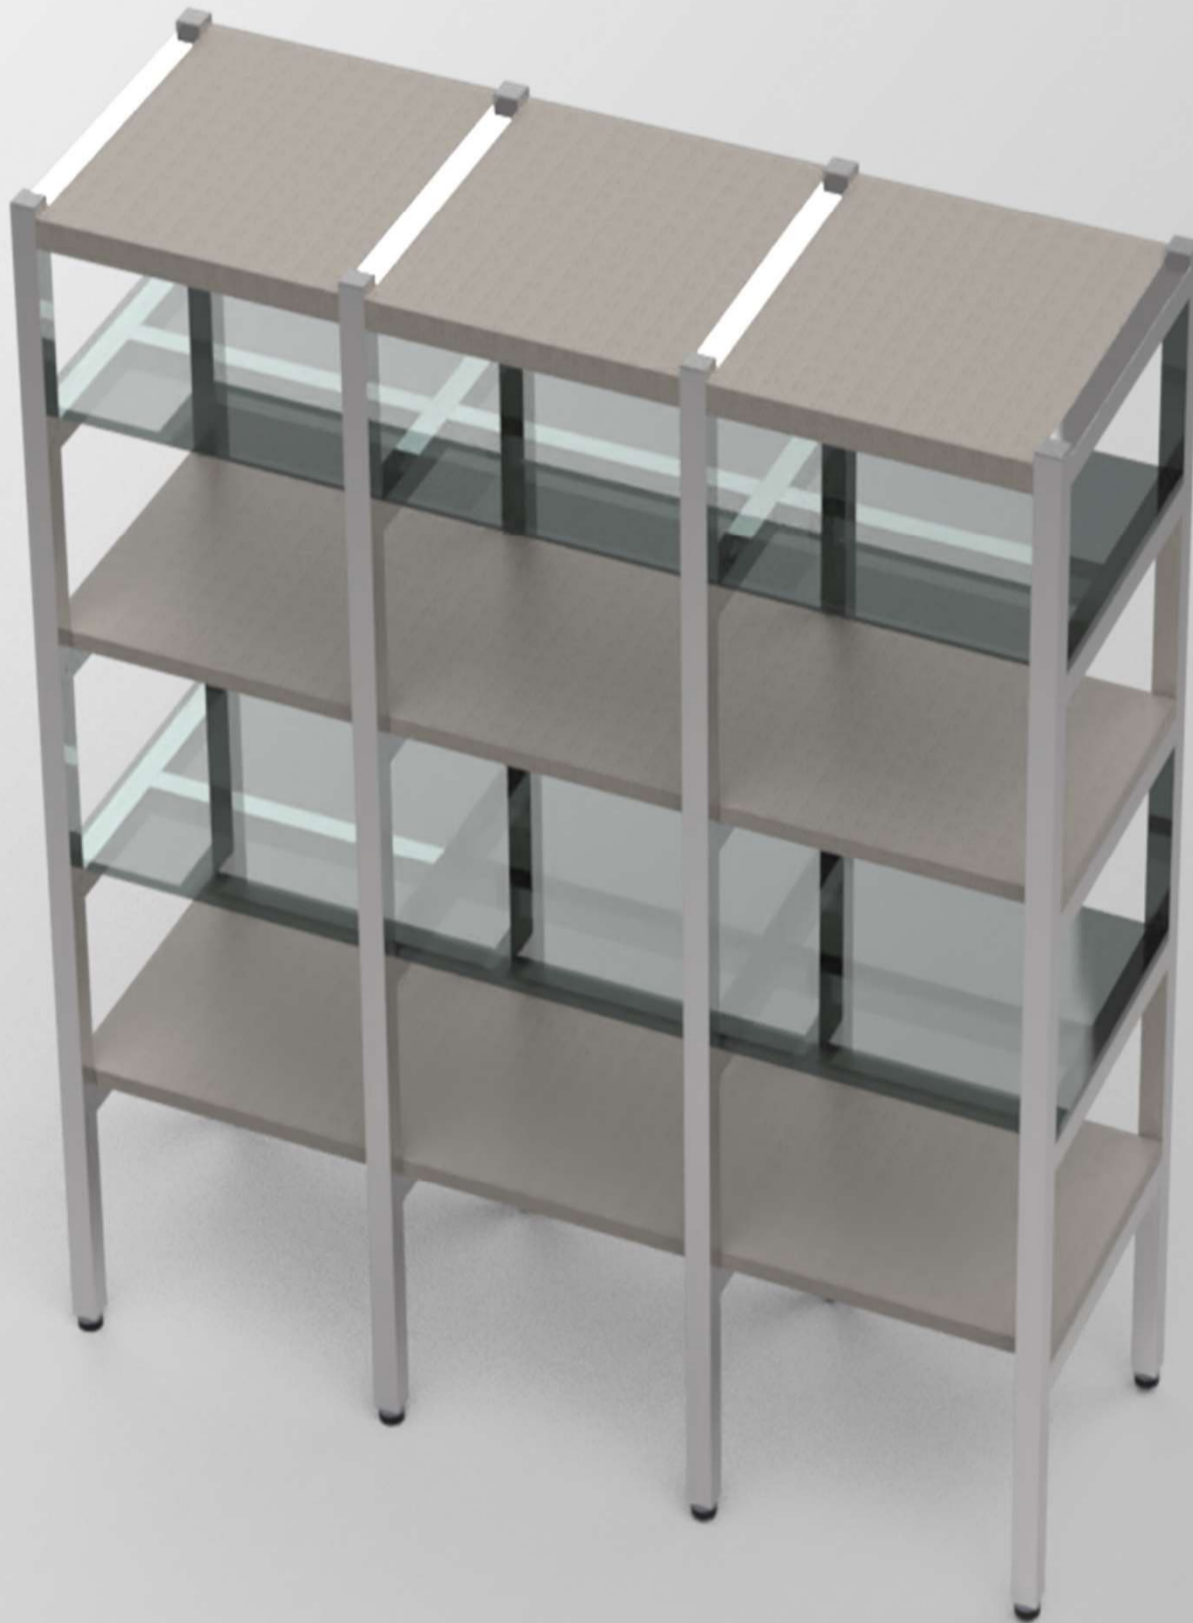

MOOD 25

Mood 25 is an Aluminium structure realized with a tube-shaped profile 25x25

The flexibility of the profile matching allows the realisation of units with different sizes and, free and personalised configuration.

The shelves flush with the profile can be made of glass, wood or any other material.

IKS (IS-CE) and MINI IKS (ISM-CE) hinges can be used in order to close the compartments, if necessary.

Vertical and Horizontal profile

OL-965

profile connector with screw

BLOC-TRAV-OL965-GRCV

joint for foot

BLOC-PIED-OL965-GRCV

Foot

PIE-REG-OL965

profile Cap

TAPPO-OL965-ABS

Mood 25 assembling instruction