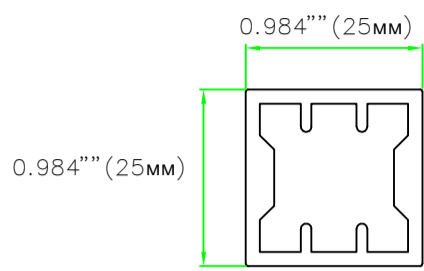

MOOD 25

Mood 25 is an Aluminium structure realized with a tube-shaped profile 25x25

The flexibility of the profile matching allows the realisation of units with different sizes and, free and personalised configuration.

The shelves flush with the profile can be made of glass, wood or any other material.

IKS (IS-CE) and MINI IKS (ISM-CE) hinges can be used in order to close the compartments, if necessary.

Vertical and Horizontal profile