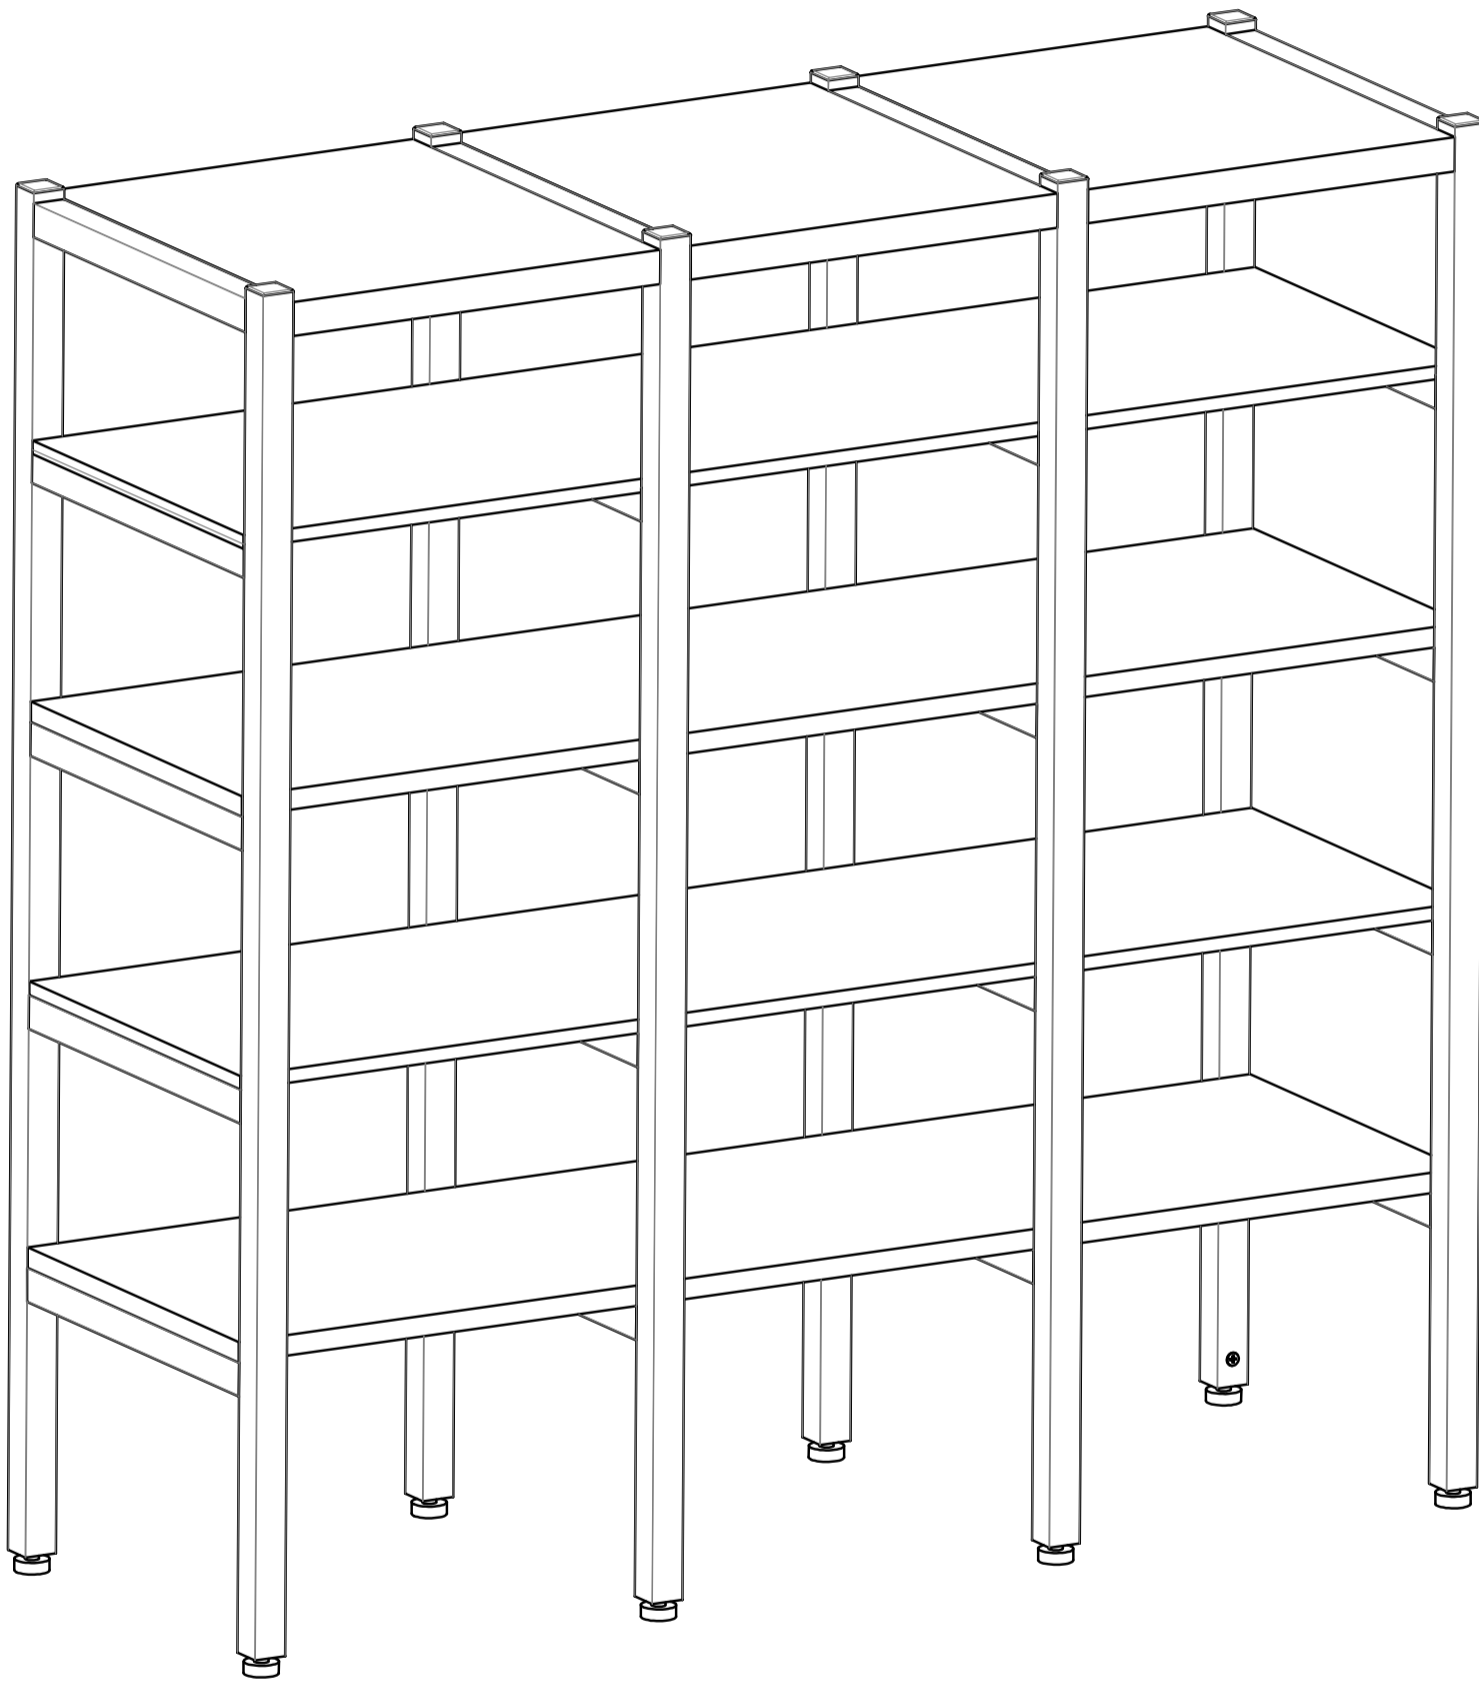

OL-965

BLOC-TRAV-OL965-GRCV

Foot

joint for foot