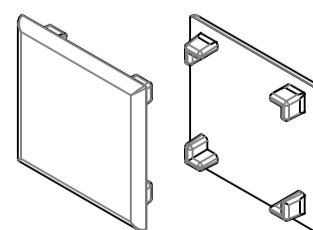

The shelves flush with the profile can be made of glass, wood or any other material.

IKS (IS-CE) and MINI IKS (ISM-CE) hinges can be used in order to close the compartments, if necessary.

Vertical and Horizontal profile

OL-965

profile connector with screw

BLOC-TRAV-OL965-GRCV

joint for foot

BLOC-PIED-OL965-GRCV

Foot

PIE-REG-OL965

profile Cap