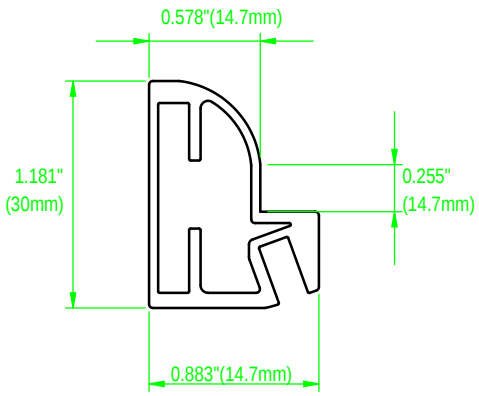

## RIPIANO EXTRALAIT

EXTRALAIT PROFILE  
COD. LA-3023

PRESS-FIT ABS JOINT  
COD. LA-G-EX30-DX-NY  
COD. LA-G-EX30-SX-NY

WOOD PANEL  
0.236" (6mm)

GLASS  
0.157"-0.196" (4-5mm)

LAMPS ON EXTRALAIT  
SHELVES

ONE SIDE LAMP