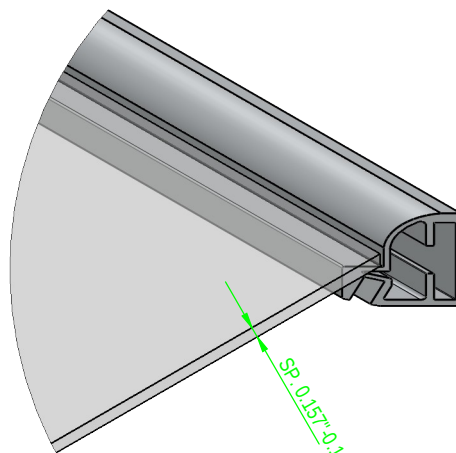

## RIPIANO EXTRALAIT

EXTRALAIT PROFILE  
COD. LA-3023

PRESS-FIT ABS JOINT  
COD. LA-G-EX30-DX-NY  
COD. LA-G-EX30-SX-NY

WOOD PANEL  
0.236" (6mm)

GLASS  
0.157"-0.196" (4-5mm)

LAMPS ON EXTRALAIT  
SHELVES

ONE SIDE LAMP

TWO SIDES LAMPS

FOUR SIDES LAMPS

FIXING ON THE WOODEN WARDROBE SIDES

FIXING ON THE ALUMINUM WARDROBE SIDES