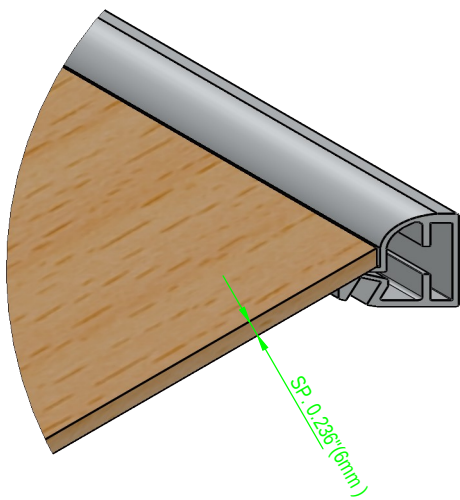

## RIPIANO EXTRALAIT

EXTRALAIT PROFILE  
COD. LA-3023

PRESS-FIT ABS JOINT  
COD. LA-G-EX30-DX-NY  
COD. LA-G-EX30-SX-NY

WOOD PANEL  
0.236" (6mm)

GLASS  
0.157"-0.196" (4-5mm)

LAMPS ON EXTRALAIT  
SHELVES

ONE SIDE LAMP

TWO SIDES LAMPS

FOUR SIDES LAMPS

FIXING ON THE WOODEN WARDROBE SIDES

FIXING ON THE ALUMINUM WARDROBE SIDES