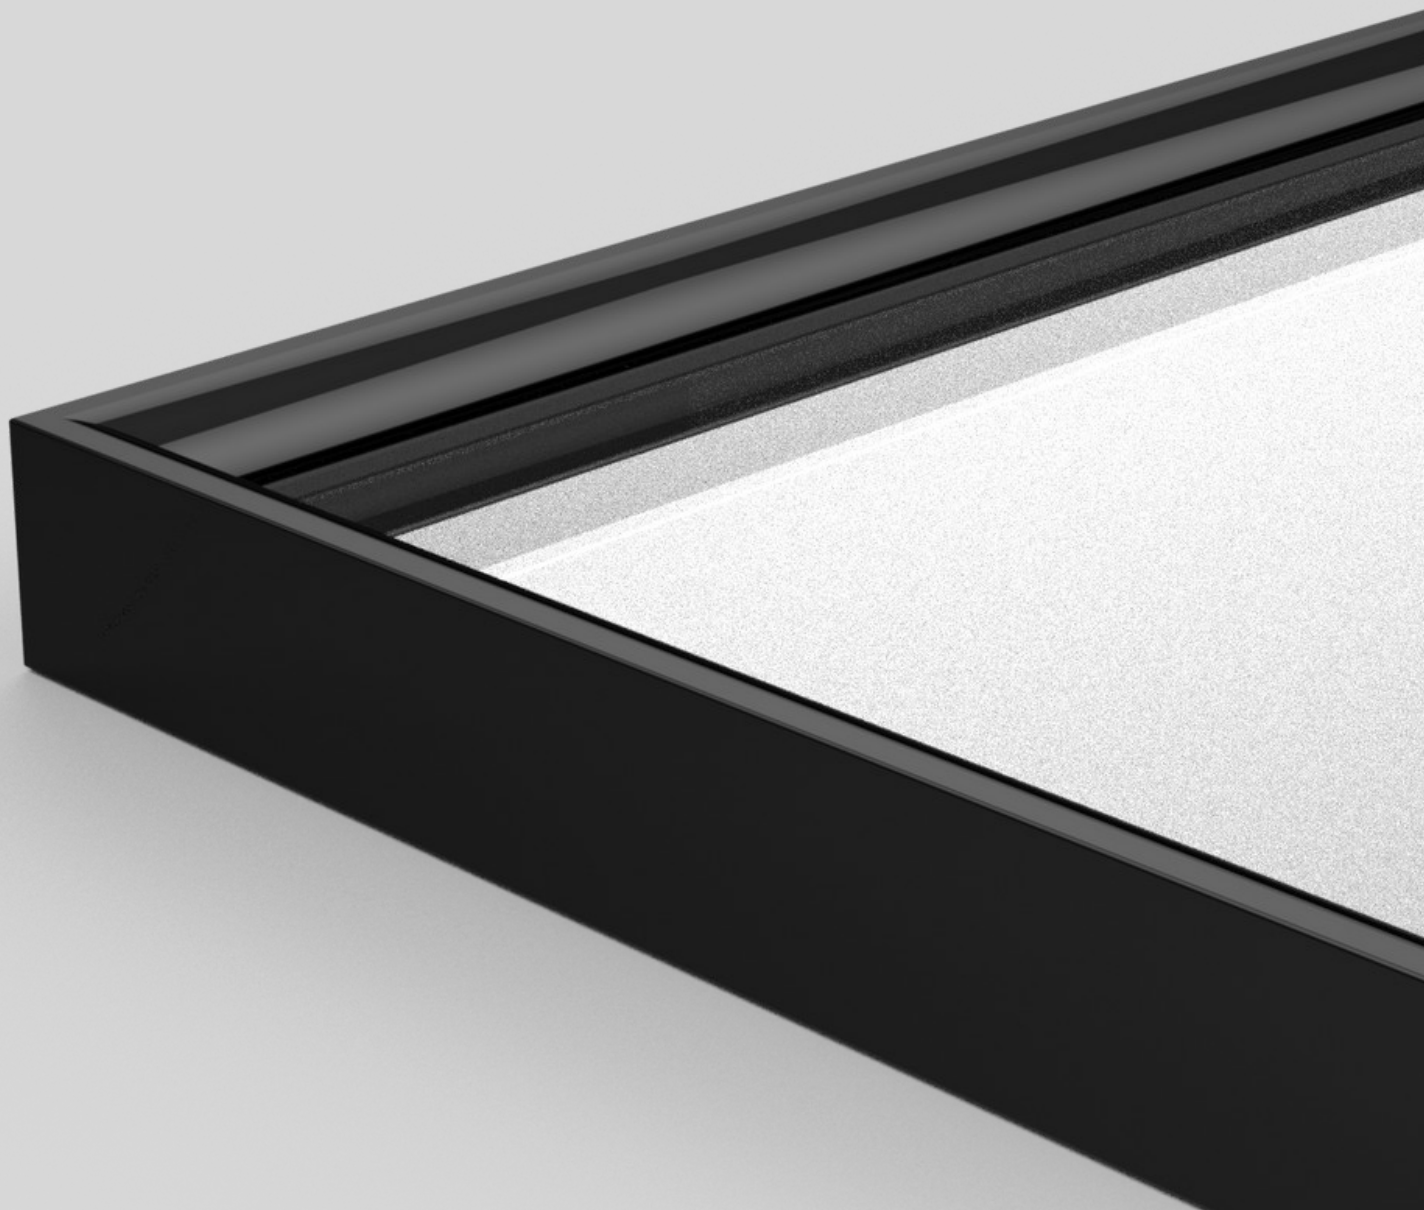

AluminumX  
Design

---

## RIPIANO EXTRALAIT

EXTRALAIT PROFILE  
COD. LA-3023

PRESS-FIT ABS JOINT  
COD. LA-G-EX30-DX-NY  
COD. LA-G-EX30-SX-NY

WOOD PANEL  
0.236" (6mm)

GLASS  
0.157"-0.196" (4-5mm)

LAMPS ON EXTRALAIT  
SHELVES

ONE SIDE LAMP

TWO SIDES LAMPS

FOUR SIDES LAMPS

FIXING ON THE WOODEN WARDROBE SIDES

FIXING ON THE ALUMINUM WARDROBE SIDES