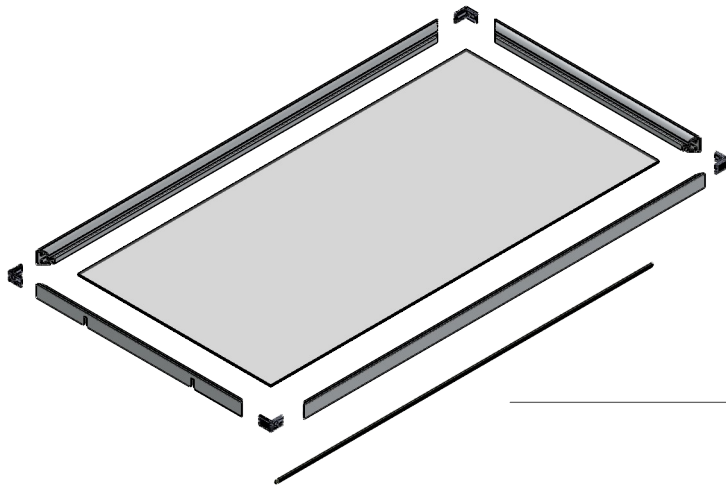

## RIPIANO EXTRALAIT

EXTRALAIT PROFILE  
COD. LA-3023

PRESS-FIT ABS JOINT  
COD. LA-G-EX30-DX-NY  
COD. LA-G-EX30-SX-NY

WOOD PANEL  
0.236" (6mm)

GLASS  
0.157"-0.196" (4-5mm)

LAMPS ON EXTRALAIT  
SHELVES

ONE SIDE LAMP