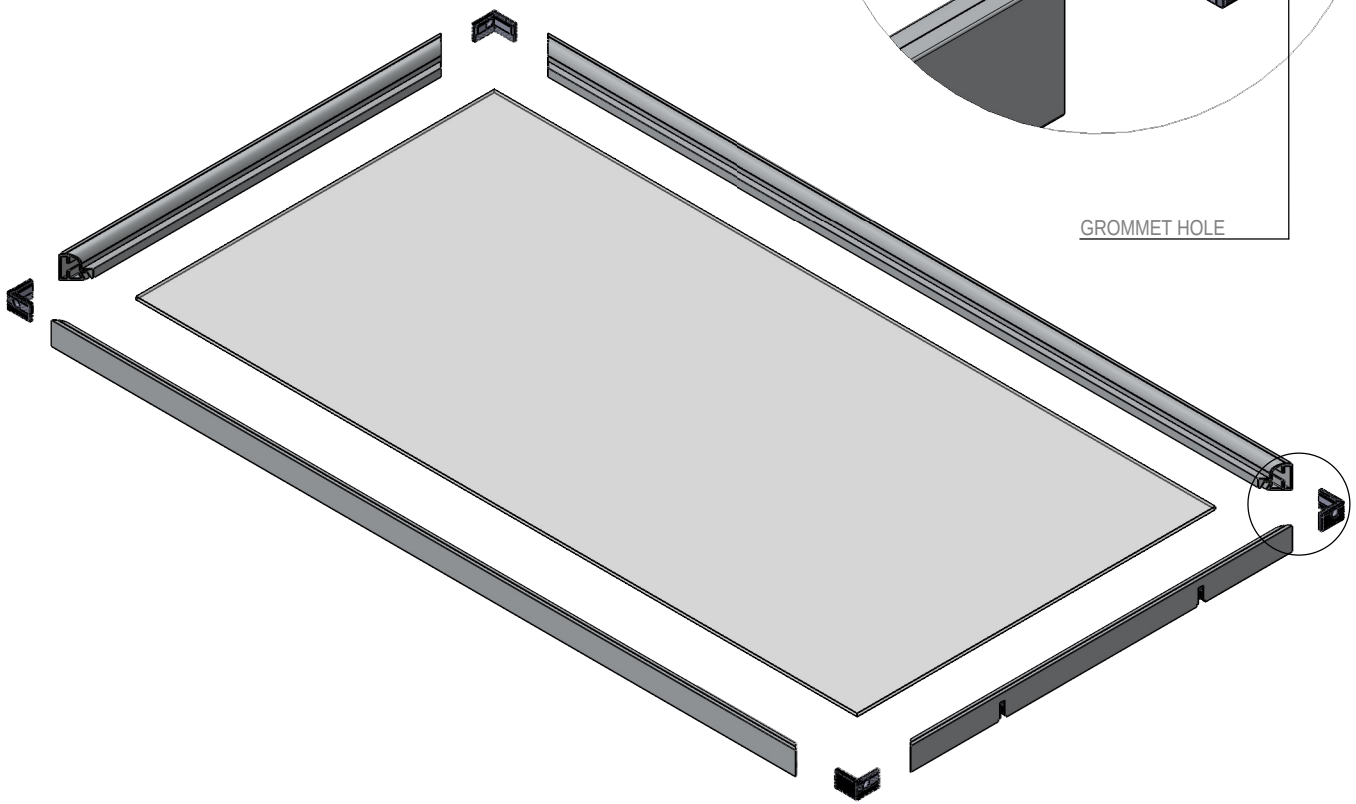

## RIPIANO EXTRALAIT

EXTRALAIT PROFILE  
COD. LA-3023

PRESS-FIT ABS JOINT  
COD. LA-G-EX30-DX-NY  
COD. LA-G-EX30-SX-NY

WOOD PANEL  
0.236" (6mm)

GLASS  
0.157"-0.196" (4-5mm)

LAMPS ON EXTRALAIT  
SHELVES

ONE SIDE LAMP

TWO SIDES LAMPS

FOUR SIDES LAMPS

FIXING ON THE WOODEN WARDROBE SIDES

FIXING ON THE ALUMINUM WARDROBE SIDES