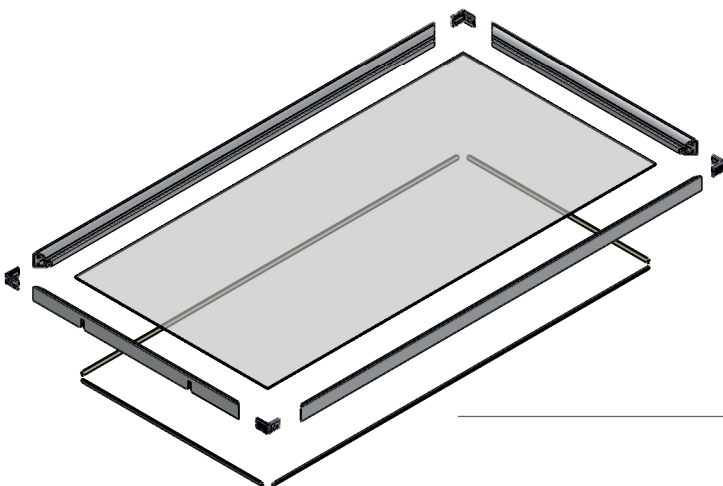

## RIPIANO EXTRALAIT

EXTRALAIT PROFILE  
COD. LA-3023

PRESS-FIT ABS JOINT  
COD. LA-G-EX30-DX-NY  
COD. LA-G-EX30-SX-NY

WOOD PANEL  
0.236" (6mm)

GLASS  
0.157"-0.196" (4-5mm)

LAMPS ON EXTRALAIT  
SHELVES

ONE SIDE LAMP

TWO SIDES LAMPS

FOUR SIDES LAMPS

FIXING ON THE WOODEN WARDROBE SIDES

FIXING ON THE ALUMINUM WARDROBE SIDES