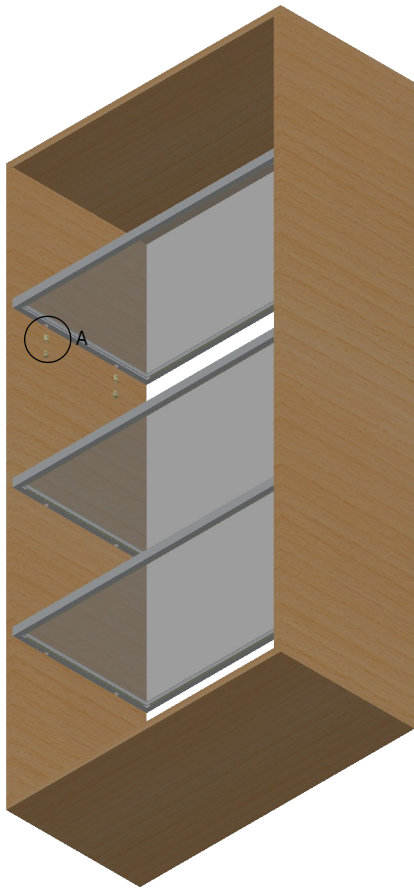

## RIPIANO EXTRALAIT

EXTRALAIT PROFILE  
COD. LA-3023

PRESS-FIT ABS JOINT  
COD. LA-G-EX30-DX-NY  
COD. LA-G-EX30-SX-NY

WOOD PANEL  
0.236" (6mm)

GLASS  
0.157"-0.196" (4-5mm)

LAMPS ON EXTRALAIT  
SHELVES

ONE SIDE LAMP

TWO SIDES LAMPS

FOUR SIDES LAMPS

FIXING ON THE WOODEN WARDROBE SIDES

FIXING ON THE ALUMINUM WARDROBE SIDES