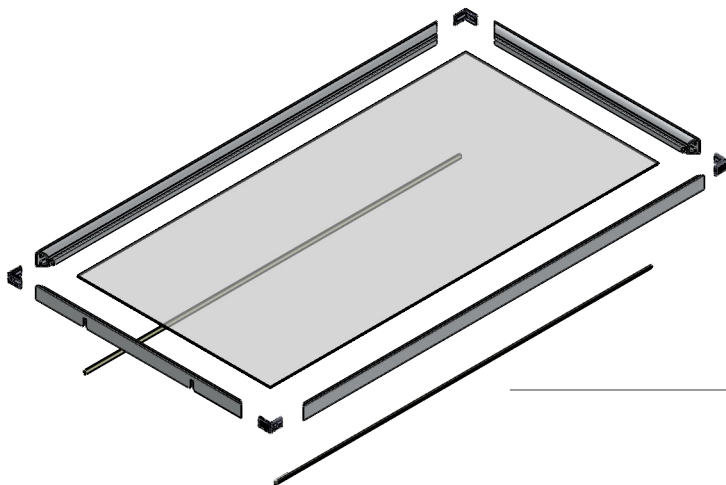

## RIPIANO EXTRALAIT

EXTRALAIT PROFILE  
COD. LA-3023

PRESS-FIT ABS JOINT  
COD. LA-G-EX30-DX-NY  
COD. LA-G-EX30-SX-NY

WOOD PANEL  
0.236" (6mm)

GLASS  
0.157"-0.196" (4-5mm)

LAMPS ON EXTRALAIT  
SHELVES

ONE SIDE LAMP

TWO SIDES LAMPS

FOUR SIDES LAMPS

FIXING ON THE WOODEN WARDROBE SIDES

FIXING ON THE ALUMINUM WARDROBE SIDES