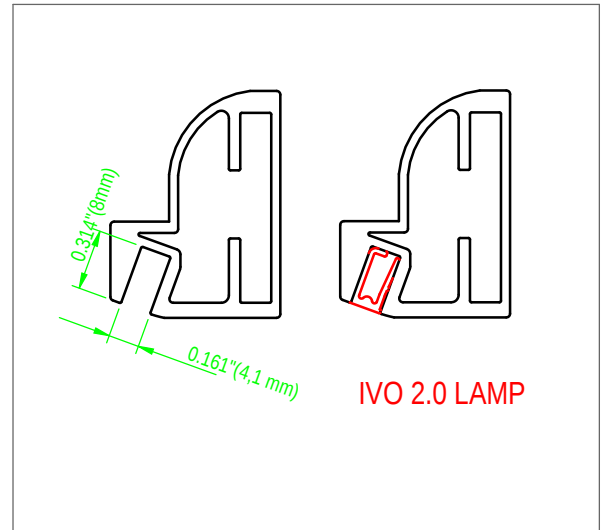

LAMPS ON EXTRALAIT
SHELVES

ONE SIDE LAMP

TWO SIDES LAMPS

FOUR SIDES LAMPS