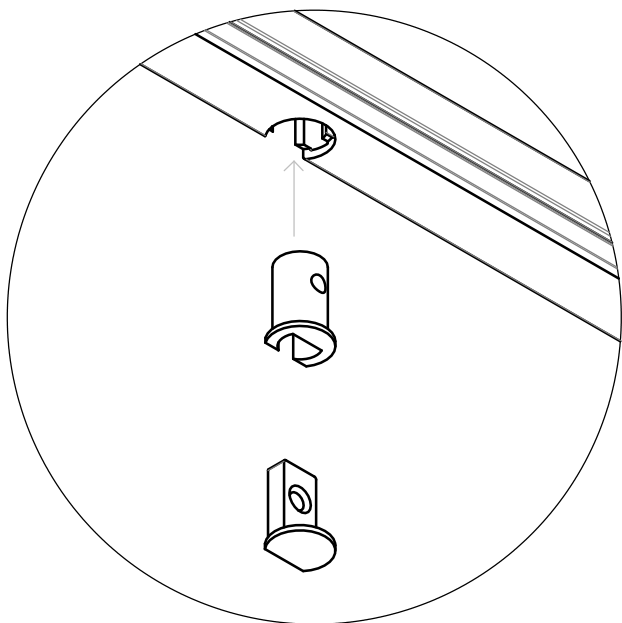

## RIPIANO EXTRALAIT

EXTRALAIT PROFILE  
COD. LA-3023

PRESS-FIT ABS JOINT  
COD. LA-G-EX30-DX-NY  
COD. LA-G-EX30-SX-NY

WOOD PANEL  
0.236" (6mm)

GLASS  
0.157"-0.196" (4-5mm)

LAMPS ON EXTRALAIT  
SHELVES

ONE SIDE LAMP

TWO SIDES LAMPS

FOUR SIDES LAMPS

FIXING ON THE WOODEN WARDROBE SIDES

FIXING ON THE ALUMINUM WARDROBE SIDES