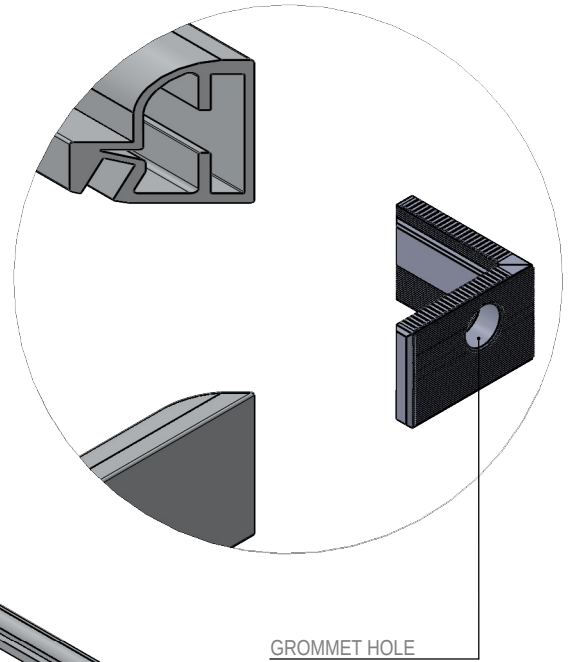

## RIPIANO EXTRALAIT

EXTRALAIT PROFILE  
COD. LA-3023

PRESS-FIT ABS JOINT  
COD. LA-G-EX30-DX-NY  
COD. LA-G-EX30-SX-NY

WOOD PANEL  
0.236" (6mm)

GLASS  
0.157"-0.196" (4-5mm)

LAMPS ON EXTRALAIT  
SHELVES

ONE SIDE LAMP

TWO SIDES LAMPS

FOUR SIDES LAMPS

FIXING ON THE WOODEN WARDROBE SIDES

FIXING ON THE ALUMINUM WARDROBE SIDES